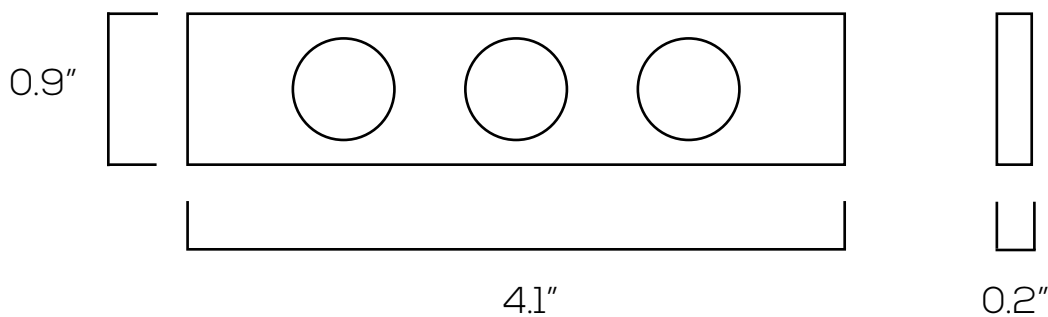

LED HIGH OUTPUT AC MODULE SERIES

Technical Specifications

Size:	4.1" L x 0.9" W x 0.2" D (75' 5")
Watts:	3W
Lumen:	390lm / Module
CCT:	3000K-12000K, Blue
Voltage:	AC110V
Dimmable:	Yes
Beam Angle:	160°
CRI:	75
IP Rate:	IP65
Materials:	Aluminum, ABS
Housing Color:	White
Lifespan:	30,000 hours
Driver:	Not Required
Max in Series:	100 Modules / 1 String

Dimensions

Model Numbers

[BB-LM110-9000-3](#)

[BB-LM110-B-3](#)

[BB-LM110-3000-3](#)