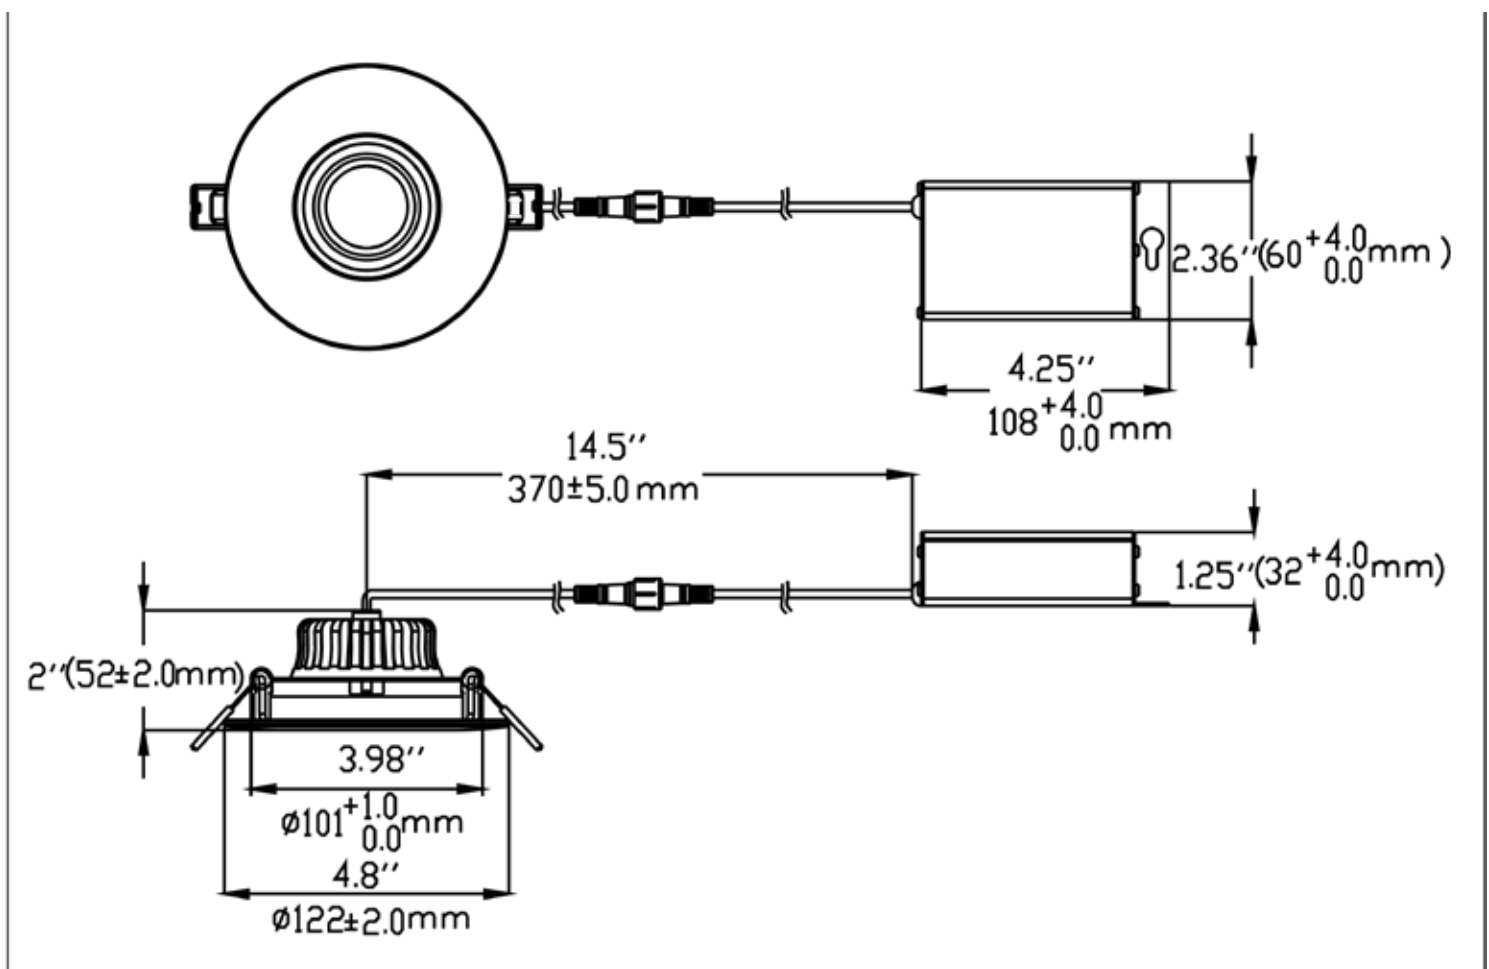

LED GIMBAL LIGHT SERIES

Technical Specifications

Size:	3.98Ø x 2" D
Watts:	12W
Lumen:	1000lm
CCT:	6000K
Voltage:	AC110V/100-277V (60Hz)
Dimmable:	Yes
Beam Angle:	38°
CRI:	>83
PF:	>0.95
IP Rate:	IP42
Housing Color:	White
Lifespan:	50,000 hours

Dimensions

Model Numbers

[BB-4"-GIMBAL-DOWNLIGHT-12](#)