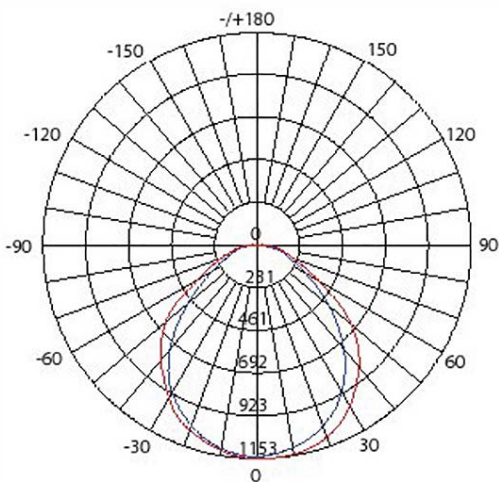

Features

- Operate Voltage: 100-277V ac, 50/60Hz
- Luminous Efficacy: 100~110 lm/w
- Power Factor: >0.95
- THD: <20
- Lense Option: Frosted, Clear
- Color Temperature: 3000K, 4000K, 5000K, 6000K, 6500K
- CRI: Ra>80
- Connections: G13, Rotatable Option
- Beam Angle: 150°
- Net Weight: 0.3 kgs/pc
- Warranty: 5 years

Drawing

Lux Chart

Model#	Height	Average Lux (lx)	Light range (dia.)
3T8-XXXX-15	1M	142	324cm
3T8-XXXX-15	2M	36	648cm
3T8-XXXX-15	3M	16	972cm
3T8-XXXX-15	4M	8	1295cm

Photometrics

UNIT:cd
 — C0/180
 — C90/270

AVERAGE BEAM ANGLE(50%): 123 DEG