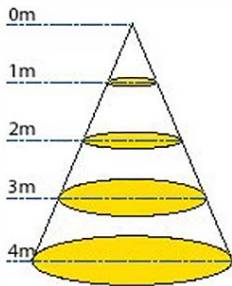

LED T8 TUBE SERIES

3T8-XXXX-15

Technical specification

Model No.	3T8-XXXX-15
Description	15W,T8 tube,900mm/3ft, Internal driver, Non-dimmable
Dimmable	No
Length	900mm/3ft
Input Voltage	100-277V ac (cover 100-120V ac)
Watts	15
Lumens	WW:1,500 lm; CW:1,650 lm
Certificates	UL/cUL

Features

- Operate Voltage: 100-277V ac, 50/60Hz
- Luminous Efficacy: 100~110 lm/w
- Power Factor: >0.95
- THD: <20
- Lense Option: Frosted, Clear
- Color Temperature: 3000K, 4000K, 5000K, 6000K, 6500K
- CRI: Ra>80
- Connections: G13, Rotatable Option
- Beam Angle: 150°
- Net Weight: 0.3 kgs/pc
- Warranty: 5 years

Drawing

Lux Chart

Model#	Height	Average Lux (lx)	Light range (dia.)
3T8-XXXX-15	1M	142	324cm
3T8-XXXX-15	2M	36	648cm
3T8-XXXX-15	3M	16	972cm
3T8-XXXX-15	4M	8	1295cm

Photometrics

UNIT:cd
 — C0/180
 — C90/270