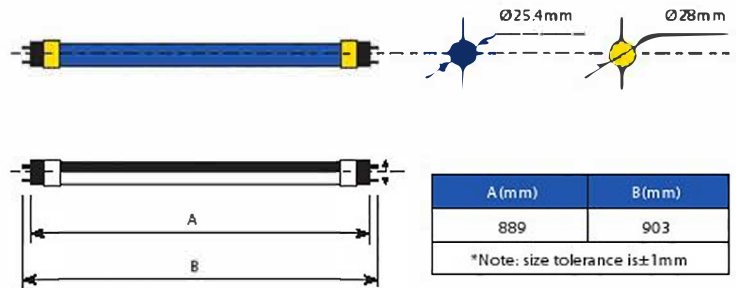

LED T8 TUBE SERIES

3T8-XXXX-15

Technical specification

Model No.	3T8-XXXX-15
Description	15W,T8 tube,900mm/3ft, Internal driver, Non-dimmable
Dimmable	No
Length	900mm/3ft
Input Voltage	100-277V ac (cover 100-120V ac)
Watts	15
Lumens	WW:1,500 lm; CW:1,650 lm
Certificates	UL/cUL

Features

- Operate Voltage: 100-277V ac, 50/60Hz
- Luminous Efficacy: 100~110 lm/w
- Power Factor: >0.95
- THD: <20
- Lense Option: Frosted, Clear
- Color Temperature: 3000K, 4000K, 5000K, 6000K, 6500K
- CRI: Ra>80
- Connections: G13, Rotatable Option
- Beam Angle: 150°
- Net Weight: 0.3 kgs/pc
- Warranty: 5 years

Drawing

Lux Chart

Model#	Height	Average Lux (lx)	Light range (dia.)
3T8-XXXX-15	1M	142	324cm
3T8-XXXX-15	2M	36	648cm
3T8-XXXX-15	3M	16	972cm
3T8-XXXX-15	4M	8	1295cm

Photometrics

UNIT:cd
 — C0/180
 — C90/270

AVERAGE BEAM ANGLE(50%): 123 DEG