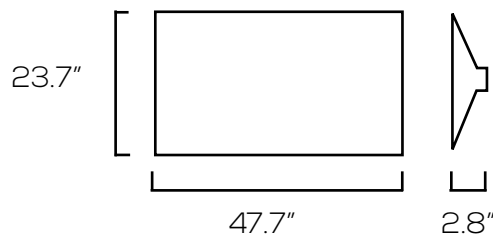

LED ADJUSTABLE CCT TROFFER SERIES

Technical Specifications

Size:	See Reverse
Watts:	TF22: 20W + 30W + 40W TF24: 40W + 50W + 60W
Lumen:	TF22: 3250lm + 3900lm + 5200lm TF24: 5200lm + 6500lm + 7800lm
CCT:	3000K + 4000K + 5000K
Voltage:	AC100-277V
Dimmable:	Yes
Beam Angle:	120°
CRI:	>80
PF:	>0.95
IP Rate:	IP40
Materials:	Iron, PC
Housing Color:	White, Frosted
Lifespan:	50,000 hours
Switch:	Set Watts & CCT

Dimensions

BB-TF22-V01-XXX-CCDD

BB-TF24-V01-XXX-CCDD

Model Numbers

[BB-TF22-V01-XXX-CCDD](#)

[BB-TF24-V01-XXX-CCDD](#)