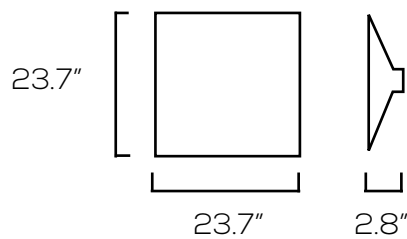

LED ADJUSTABLE CCT TROFFER SERIES

Technical Specifications

Size:	See Reverse
Watts:	TF22: 20W + 30W + 40W TF24: 40W + 50W + 60W
Lumen:	TF22: 3250lm + 3900lm + 5200lm TF24: 5200lm + 6500lm + 7800lm
CCT:	3000K + 4000K + 5000K
Voltage:	AC100-277V
Dimmable:	Yes
Beam Angle:	120°
CRI:	>80
PF:	>0.95
IP Rate:	IP40
Materials:	Iron, PC
Housing Color:	White, Frosted
Lifespan:	50,000 hours
Switch:	Set Watts & CCT

Dimensions

BB-TF22-V01-XXX-CCDD

BB-TF24-V01-XXX-CCDD

Model Numbers

[BB-TF22-V01-XXX-CCDD](#)

[BB-TF24-V01-XXX-CCDD](#)