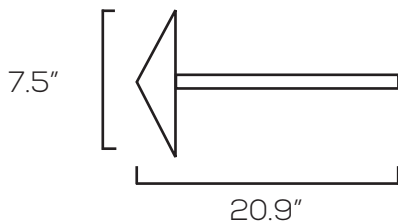

LED ALUMINUM LANDSCAPE LIGHT SERIES

Technical Specifications

Size: See Reverse

Watts: 3W, 5W

Lumen: 150lm, 280lm

CCT: 3000K

Voltage: 12V

Dimmable: No

Dimensions

Mushroom 3W

Spotlight 5W

Torch 3W

Model Numbers

[BB-LNDX-108-3W](#)

[BB-LNDX-987-3W](#)

[BB-LNDX-911-5W](#)