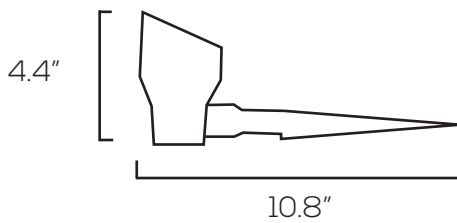

LED ALUMINUM LANDSCAPE LIGHT SERIES

Technical Specifications

Size: See Reverse

Watts: 3W, 5W

Lumen: 150lm, 280lm

CCT: 3000K

Voltage: 12V

Dimmable: No

Dimensions

Mushroom 3W

Spotlight 5W

Torch 3W

Model Numbers

[BB-LNDX-108-3W](#)

[BB-LNDX-987-3W](#)

[BB-LNDX-911-5W](#)