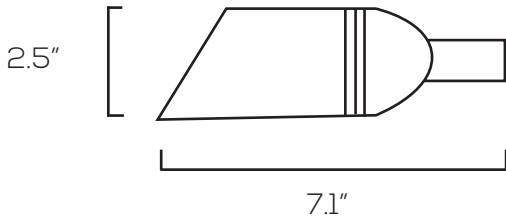

SES-SPB06-MR16

Model Numbers

[BB-SPB01-MR16](#)

[BB-SPB06-MR16](#)