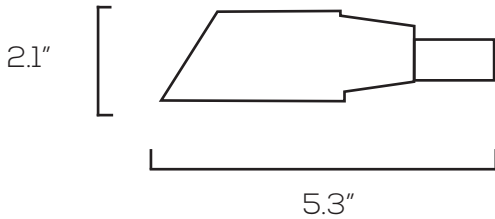

Features

LED Lawn Lights are safe for outdoor use and protected from rain, snow, and weak jets of water, such as sprinklers. These Lights are perfect for shining spotlights onto exterior surfaces and trees. This series requires a MR16 bulb, sold separately.

Dimensions

SES-SPB01-MR16