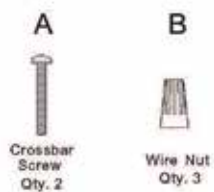

Installation Instructions

Model Numbers

[BB-WL/CL-18803-20-5000](#)