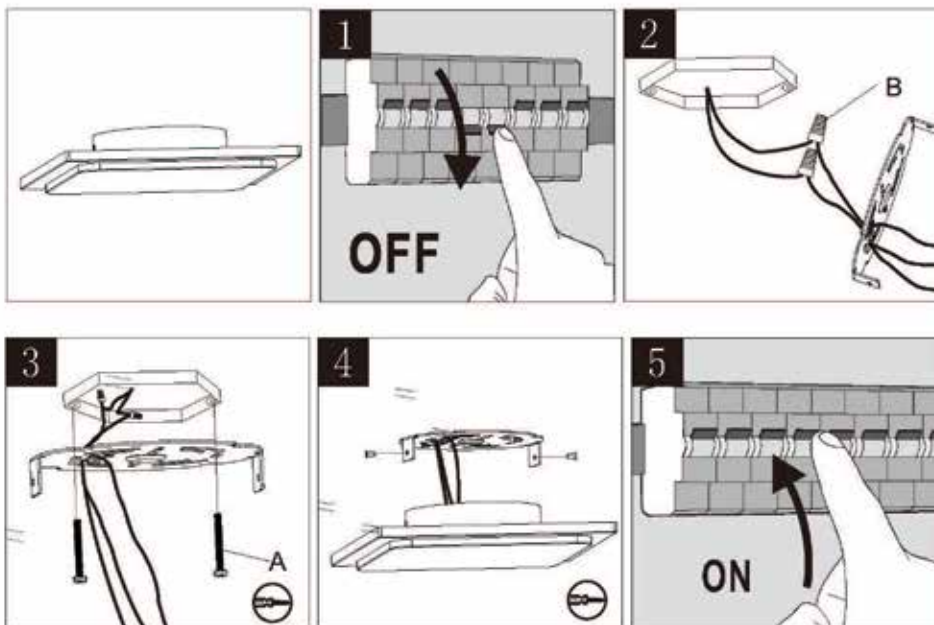

Features

This LED Ceiling Lamp Series adopts the latest technology, replacing traditional bulbs with energy efficient LEDs. These are widely used in the lighting of homes, hotels, office and other commercial spaces. These fixtures are suitable for a variety of outdoor applications and will provide significant energy savings.

Installation Instructions

Model Numbers

[BB-WL/CL-18803-20-5000](#)