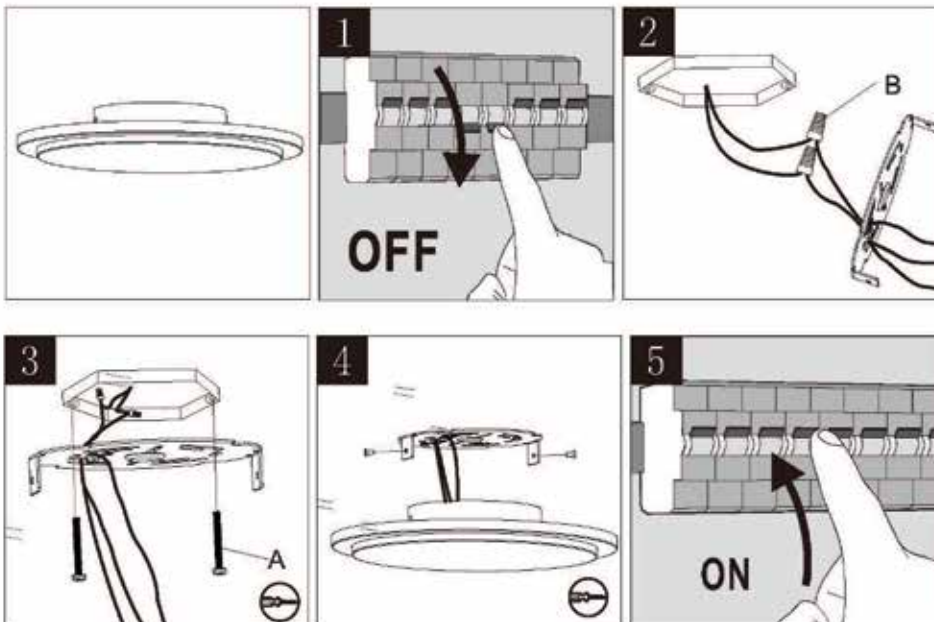

Features

This LED Ceiling Lamp Series adopts the latest technology, replacing traditional bulbs with energy efficient LEDs. These are widely used in the lighting of homes, hotels, office and other commercial spaces. These fixtures are suitable for a variety of outdoor applications and will provide significant energy savings.

Installation Instructions

Model Numbers

[BB-WL/CL-18903-20-5000](#)