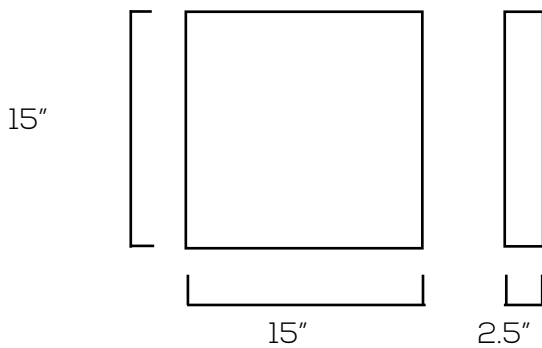

LED CANOPY LIGHT SERIES

Technical Specifications

Size:	15" L x 15" W x 2.5" D
Watts:	100W 130W 150W
Lumen:	11,500lm 15,500lm 19,050lm
CCT:	4000K 4500K 5000K 5700K
Voltage:	AC100-277V
Dimmable:	No
Beam Angle:	120°
CRI:	>80
PF:	>0.9
IP Rate:	IP65
Materials:	Aluminum, PC
Housing Color:	White
Lifespan:	50,000 hours

Dimensions

Model Numbers

[BB-CP4-5700-130](#)

[BB-CP4-5700-150](#)