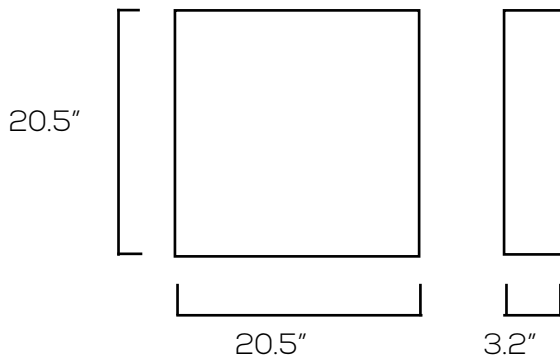

LED CANOPY LIGHT SERIES

Technical Specifications

| | |
|----------------|-------------------------------|
| Size: | 20.5" L x 20.5" W x 3.2" D |
| Watts: | 180W |
| Lumen: | 23,000lm |
| CCT: | 4000K 4500K 5000K 5700K |
| Voltage: | AC100-277V |
| Dimmable: | No |
| Beam Angle: | 110° |
| CRI: | >80 |
| PF: | ≥0.9 |
| IP Rate: | IP65 |
| Materials: | Aluminum |
| Housing Color: | White |
| Lifespan: | 50,000 hours |

Dimensions

Model Numbers

[BB-LCP-5700-180](#)