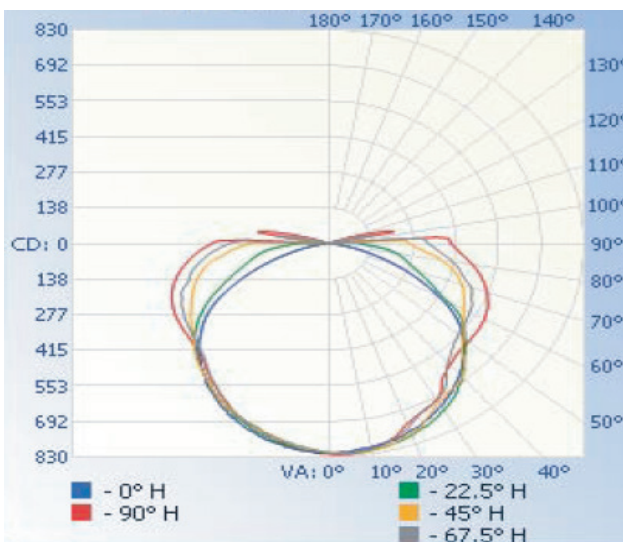

LED COOLER LIGHT SERIES

CL5FT
32W

CL6FT
40W

Technical Specifications

Watts: 32W | 40W

Size: \varnothing .5"X58.7"
 \varnothing .5"X70.6"

Lumen Output: 3900lm | 4900lm

CCT: Cool White | 5000K

Voltage: AC90-277V

Beam Angle: 180°

Qualifications: ETL | DLC | CE

CRI: >80Ra

PF: 0.9

Lifespan: 50,000 hours

Features

This revolutionary product adopts the latest technology, replacing traditional lights with energy efficient LEDs. These lights are suitable for broad applications including freezers or coolers.

Dimensional Diagrams (in.)

Isolux Diagrams

Model Numbers

BB-CL5FT-3000-32
BB-CL5FT-4000-32
BB-CL5FT-5000-32

BB-CL6FT-3000-40
BB-CL6FT-4000-40
BB-CL6FT-5000-40