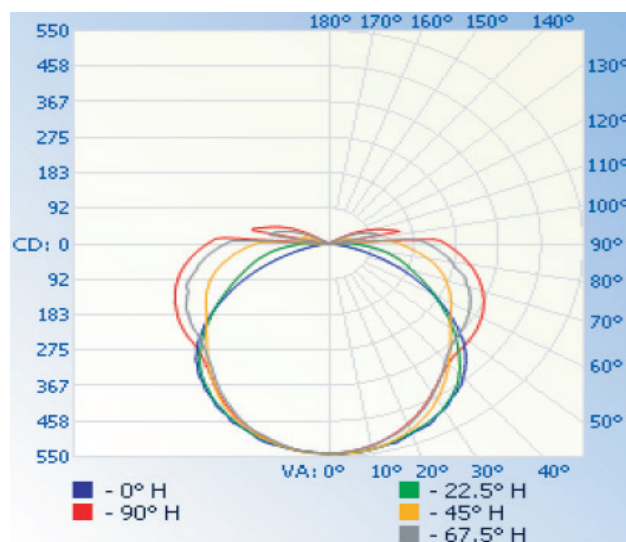

LED COOLER LIGHT SERIES

CL5FT
32W

CL6FT
40W

Technical Specifications

Watts: 32W | 40W

Size: \varnothing .5"X58.7"
 \varnothing .5"X70.6"

Lumen Output: 3900lm | 4900lm

CCT: Cool White | 5000K

Voltage: AC90-277V

Beam Angle: 180°

Qualifications: ETL | DLC | CE

CRI: >80Ra

PF: 0.9

Lifespan: 50,000 hours

Features

This revolutionary product adopts the latest technology, replacing traditional lights with energy efficient LEDs. These lights are suitable for broad applications including freezers or coolers.

Dimensional Diagrams (in.)

Isolux Diagrams

Model Numbers

BB-CL5FT-3000-32
BB-CL5FT-4000-32
BB-CL5FT-5000-32

BB-CL6FT-3000-40
BB-CL6FT-4000-40
BB-CL6FT-5000-40