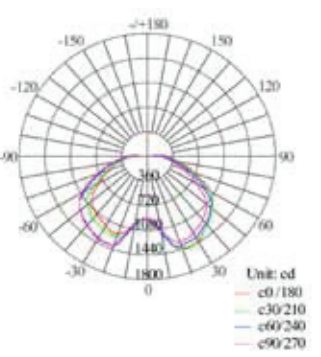

LED CORN LIGHT SERIES

CLSC

30W | 40W | 60W | 80W

Technical Specifications

Watts:	30W 40W 60W 80W
Size:	See Reverse
Lumen Output:	3000lm 4000lm 6000lm 8000lm
CCT:	Cool White 5700K
Voltage:	AC100-277V
Beam Angle:	360°
Certifications:	UL CE
Base:	E26 E27 E39 E40
CRI:	>70Ra
IP Rate:	IP40
Lifespan:	50,000 hours

Dimensional Diagrams (in.)

CLSC-30W

CLSC-40W

CLSC-60W

CLSC-80W

Isolux Diagrams

Model Numbers

BB-CLSC-30-6500