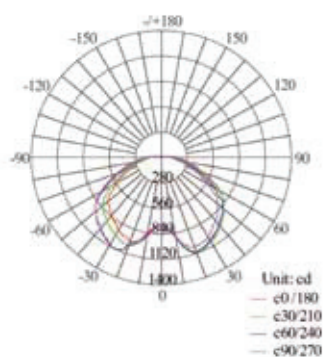

LED CORN LIGHT SERIES

CLSC

30W | 40W | 60W | 80W

Technical Specifications

Watts:	30W 40W 60W 80W
Size:	See Reverse
Lumen Output:	3000lm 4000lm 6000lm 8000lm
CCT:	Cool White 5700K
Voltage:	AC100-277V
Beam Angle:	360°
Certifications:	UL CE
Base:	E26 E27 E39 E40
CRI:	>70Ra
IP Rate:	IP40
Lifespan:	50,000 hours

Dimensional Diagrams (in.)

CLSC-30W

CLSC-40W

CLSC-60W

CLSC-80W

Isolux Diagrams

Model Numbers

BB-CLSC-30-6500