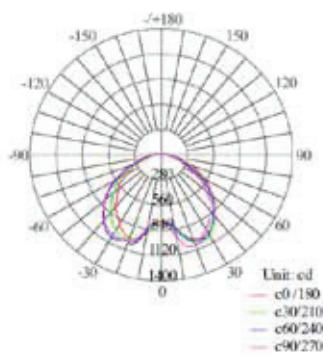

LED CORN LIGHT SERIES

CLSC

30W | 40W | 60W | 80W

Technical Specifications

Watts:	30W 40W 60W 80W
Size:	See Reverse
Lumen Output:	3000lm 4000lm 6000lm 8000lm
CCT:	Cool White 5700K
Voltage:	AC100-277V
Beam Angle:	360°
Certifications:	UL CE
Base:	E26 E27 E39 E40
CRI:	>70Ra
IP Rate:	IP40
Lifespan:	50,000 hours

Dimensional Diagrams (in.)

CLSC-30W

CLSC-40W

CLSC-60W

CLSC-80W

Isolux Diagrams

Model Numbers

BB-CLSC-30-6500