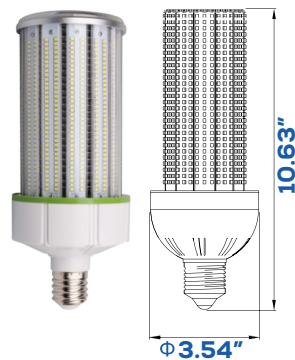

LED CORN LIGHT SERIES

CLSC

30W | 40W | 60W | 80W

Technical Specifications

Watts:	30W 40W 60W 80W
Size:	See Reverse
Lumen Output:	3000lm 4000lm 6000lm 8000lm
CCT:	Cool White 5700K
Voltage:	AC100-277V
Beam Angle:	360°
Certifications:	UL CE
Base:	E26 E27 E39 E40
CRI:	>70Ra
IP Rate:	IP40
Lifespan:	50,000 hours

Dimensional Diagrams (in.)

CLSC-30W

CLSC-40W

CLSC-60W

CLSC-80W

Isolux Diagrams

Model Numbers

BB-CLSC-30-6500