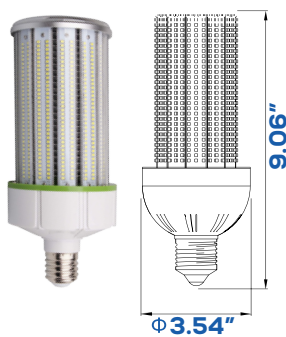

LED CORN LIGHT SERIES

CLSC

30W | 40W | 60W | 80W

Technical Specifications

Watts:	30W 40W 60W 80W
Size:	See Reverse
Lumen Output:	3000lm 4000lm 6000lm 8000lm
CCT:	Cool White 5700K
Voltage:	AC100-277V
Beam Angle:	360°
Certifications:	UL CE
Base:	E26 E27 E39 E40
CRI:	>70Ra
IP Rate:	IP40
Lifespan:	50,000 hours

Features

This revolutionary product adopts the latest technology, replacing traditional bulbs with energy efficient LEDs. These bulbs are suitable for broad applications and will reduce your energy bill.

Dimensional Diagrams (in.)

CLSC-30W

CLSC-40W

CLSC-60W

CLSC-80W

Isolux Diagrams

Model Numbers

BB-CLSC-30-6500