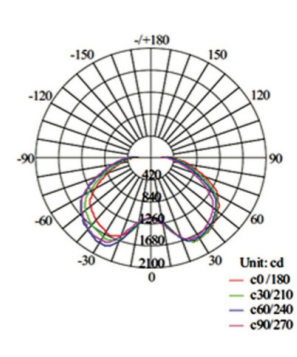

LED CORN LIGHT SERIES

CLSC

30W | 40W | 60W | 80W

Technical Specifications

Watts:	30W 40W 60W 80W
Size:	See Reverse
Lumen Output:	3000lm 4000lm 6000lm 8000lm
CCT:	Cool White 5700K
Voltage:	AC100-277V
Beam Angle:	360°
Certifications:	UL CE
Base:	E26 E27 E39 E40
CRI:	>70Ra
IP Rate:	IP40
Lifespan:	50,000 hours

Dimensional Diagrams (in.)

CLSC-30W

CLSC-40W

CLSC-60W

CLSC-80W

Isolux Diagrams

Model Numbers

BB-CLSC-30-6500