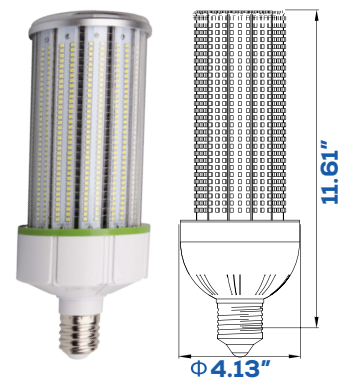

LED CORN LIGHT SERIES

CLSC

30W | 40W | 60W | 80W

Technical Specifications

Watts:	30W 40W 60W 80W
Size:	See Reverse
Lumen Output:	3000lm 4000lm 6000lm 8000lm
CCT:	Cool White 5700K
Voltage:	AC100-277V
Beam Angle:	360°
Certifications:	UL CE
Base:	E26 E27 E39 E40
CRI:	>70Ra
IP Rate:	IP40
Lifespan:	50,000 hours

Dimensional Diagrams (in.)

CLSC-30W

CLSC-40W

CLSC-60W

CLSC-80W

Isolux Diagrams

Model Numbers

BB-CLSC-30-6500

BB-CLSC-40-6500

BB-CLSC-60-6500

BB-CLSC-80-6500