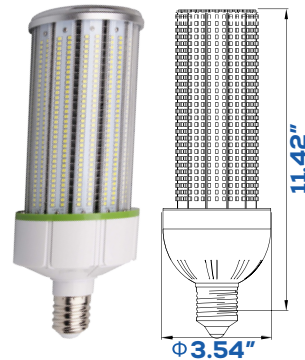

LED CORN LIGHT SERIES

CLSC

30W | 40W | 60W | 80W

Technical Specifications

Watts:	30W 40W 60W 80W
Size:	See Reverse
Lumen Output:	3000lm 4000lm 6000lm 8000lm
CCT:	Cool White 5700K
Voltage:	AC100-277V
Beam Angle:	360°
Certifications:	UL CE
Base:	E26 E27 E39 E40
CRI:	>70Ra
IP Rate:	IP40
Lifespan:	50,000 hours

Dimensional Diagrams (in.)

CLSC-30W

CLSC-40W

CLSC-60W

CLSC-80W

Isolux Diagrams

Model Numbers

BB-CLSC-30-6500

BB-CLSC-40-6500

BB-CLSC-60-6500

BB-CLSC-80-6500