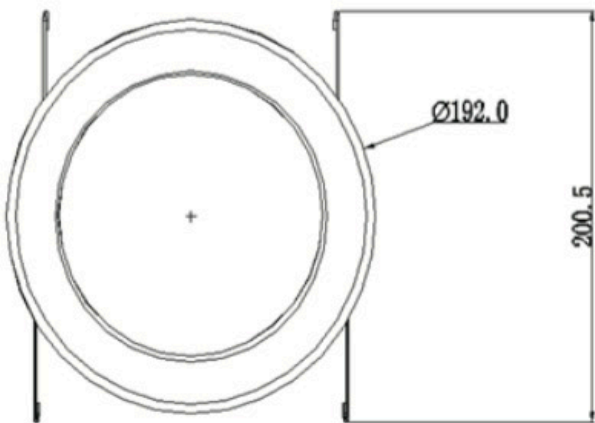

LED DISK LIGHT SERIES

DISC
15W

Technical Specifications

Watts: 15W

Size: See Reverse

Lumen Output: 1100lm

CCT: Warm White | 3000K
Natural White | 4000K
Cool White | 5000K

Voltage: 120Vac, 60Hz

Dimensional Diagrams (in.)

Model Numbers

BB-DISC-3000-15

BB-DISC-4000-15

BB-DISC-4000-15