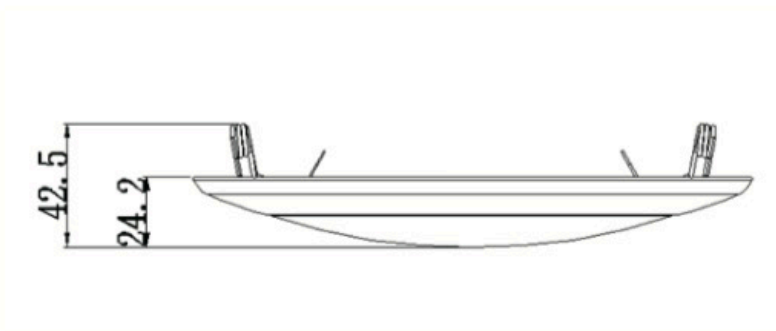

Model Numbers

BB-DISC-3000-15

BB-DISC-4000-15

BB-DISC-4000-15