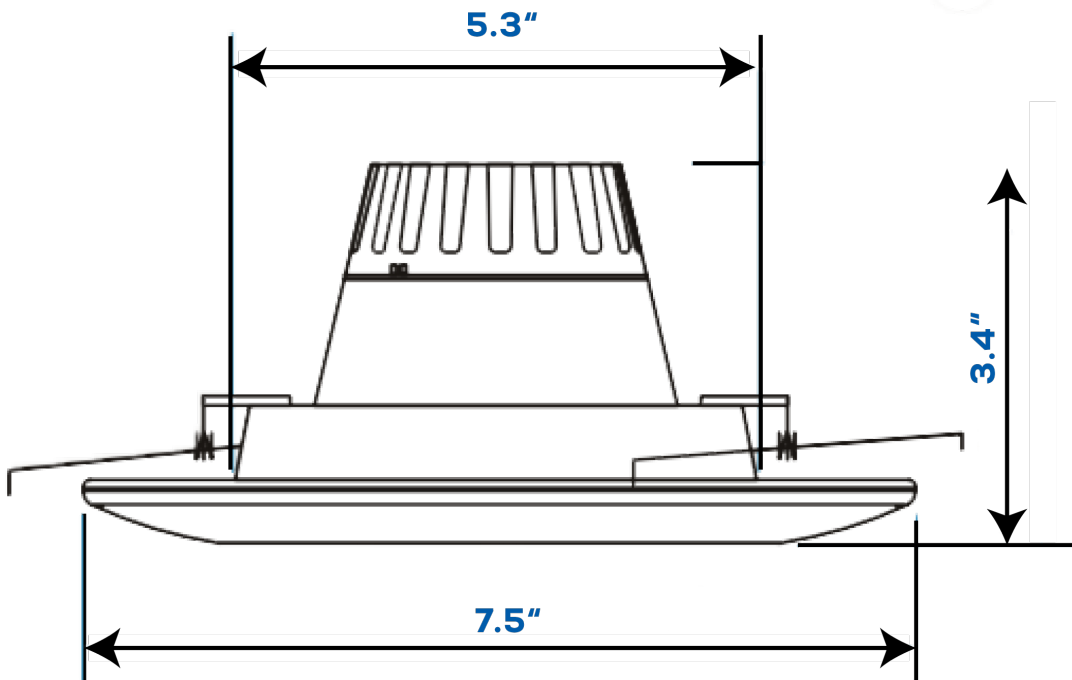

LED RECESSED DOWNLIGHT SERIES

DLBR
13W

Technical Specifications

Watts:	13W
Size:	Ø7.5"X3.4"
Lumen Output:	1000lm 1050lm 1100lm 1200lm
CCT:	Warm White 3000K Natural White 4000K Cool White 5000K
Voltage:	120V
Beam Angle:	120°
Certifications:	UL ES
Base:	E26 GU24
CRI:	≥80Ra
PF:	>0.9
Lifespan:	50,000 hours
Options:	Dimmable: 0-10V

Dimensional Diagrams (in.)

Isolux Diagrams

BL-D6-13YYZZ

AVERAGE BEAM ANGLE(50%):95.2 DEG

Model Numbers

BB-DLBR-13-3000
BB-DLBR-13-4000
BB-DLBR-13-5000