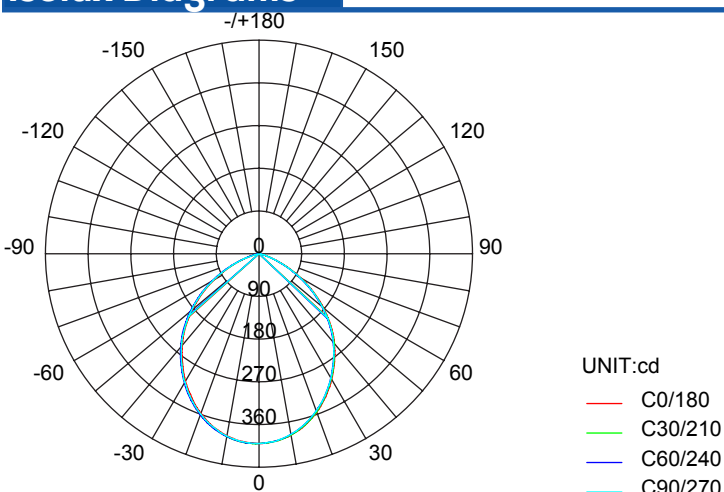

LED RECESSED DOWNLIGHT SERIES

DLBR
13W

Technical Specifications

Watts:	13W
Size:	Ø7.5"X3.4"
Lumen Output:	1000lm 1050lm 1100lm 1200lm
CCT:	Warm White 3000K Natural White 4000K Cool White 5000K
Voltage:	120V
Beam Angle:	120°
Certifications:	UL ES
Base:	E26 GU24
CRI:	≥80Ra
PF:	>0.9
Lifespan:	50,000 hours
Options:	Dimmable: 0-10V

Dimensional Diagrams (in.)

Isolux Diagrams

BL-D6-13YYZZ

AVERAGE BEAM ANGLE(50%):95.2 DEG

Model Numbers

BB-DLBR-13-3000
BB-DLBR-13-4000
BB-DLBR-13-5000