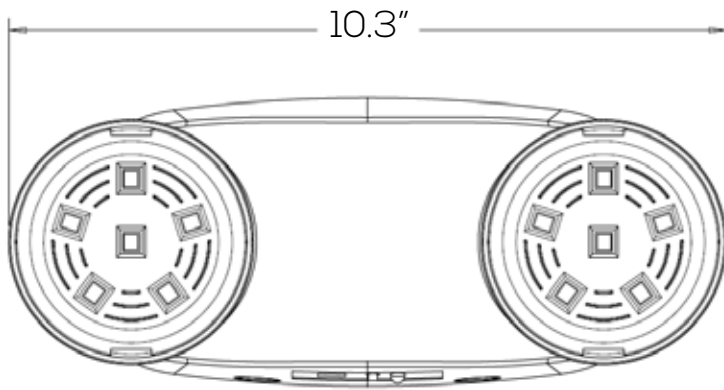

LED EMERGENCY LIGHT SERIES

Technical Specifications

Size:	10.3" L x 2.3" W x 4.1" H
Watts:	2.5W
Lumen:	182lm
Backup Time:	≥90 minutes
Voltage:	120-277VAC (60Hz)
Dimmable:	No
Mounting:	Wall
IP Rate:	IP20
Materials:	Thermoplastic ABS
Housing Color:	White
Lifespan:	50,000 hours

Dimensions

Model Numbers

[BB-EM7012](#)