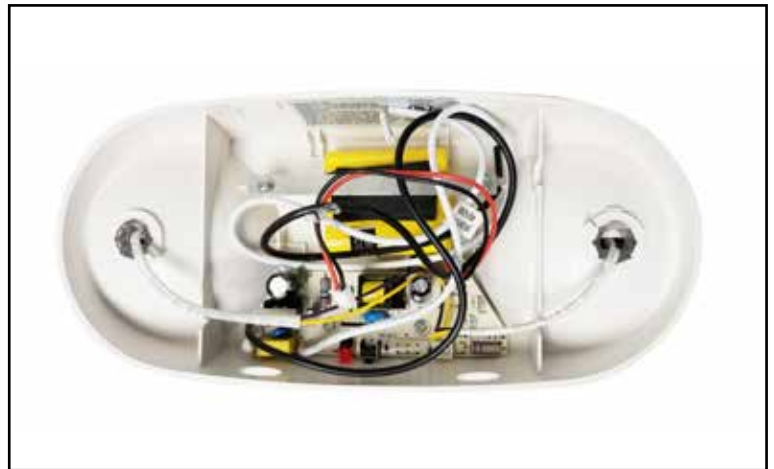

LED EMERGENCY LIGHT SERIES

Technical Specifications

Size:	10.3" L x 2.3" W x 4.1" H
Watts:	2.5W
Lumen:	182lm
Backup Time:	≥90 minutes
Voltage:	120-277VAC (60Hz)
Dimmable:	No
Mounting:	Wall
IP Rate:	IP20
Materials:	Thermoplastic ABS
Housing Color:	White
Lifespan:	50,000 hours

Features

This revolutionary product adopts the latest technology, replacing traditional bulbs with energy efficient LEDs. These are widely used in the lighting of homes, hotels, offices and other commercial spaces. These fixtures are suitable for a variety of emergency applications and will provide significant energy savings.

Dimensions

Model Numbers

[BB-EM7012](#)