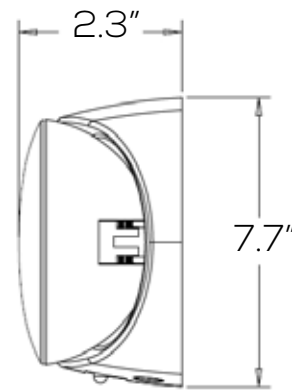

LED EMERGENCY LIGHT SERIES

Technical Specifications

Size:	10.3" L x 2.3" W x 4.1" H
Watts:	2.5W
Lumen:	182lm
Backup Time:	≥90 minutes
Voltage:	120-277VAC (60Hz)
Dimmable:	No
Mounting:	Wall
IP Rate:	IP20
Materials:	Thermoplastic ABS
Housing Color:	White
Lifespan:	50,000 hours

Dimensions

Model Numbers

[BB-EM7012](#)