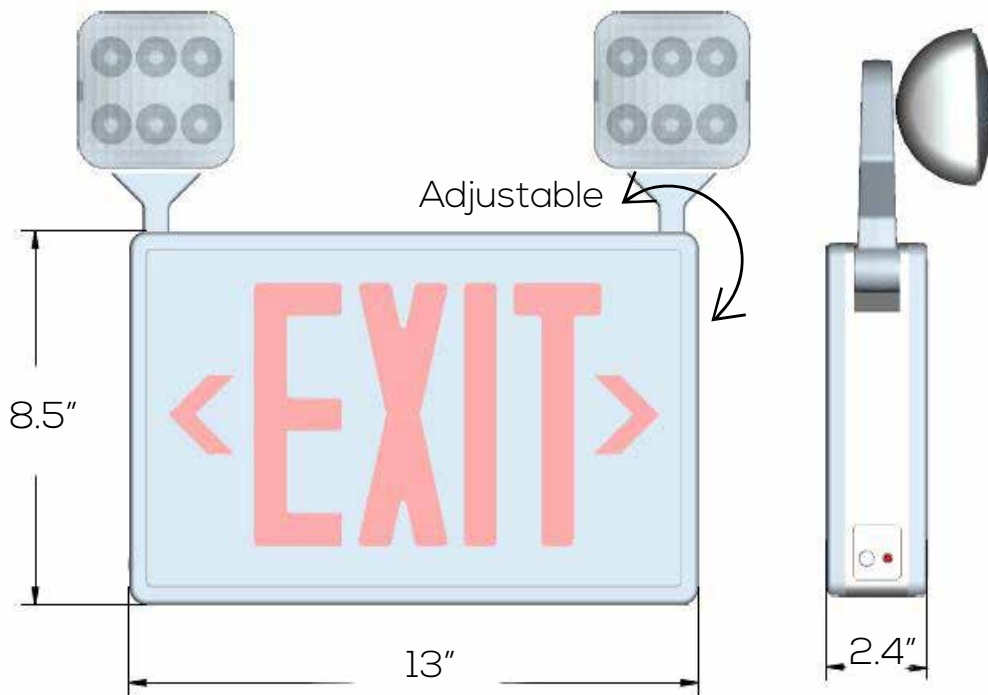

LED EXIT LIGHT SERIES

Technical Specifications

Size:	13" L x 2.4" W x 8.5" H
Watts:	4W
Lumen:	225lm
Backup Time:	≥90 minutes
Voltage:	120/277VAC (60Hz)
Dimmable:	No
Mounting:	Wall
IP Rate:	IP20
Materials:	Thermoplastic ABS
Housing Color:	White
Lifespan:	50,000 hours

Features

This Exit and Emergency Combo Sign is designed to show an exit during a crisis and also has two adjustable spotlights to add even more safety. Once power is cut this will remain on for over 90 minutes.

Dimensions

Model Numbers

BB-EX7027-RC