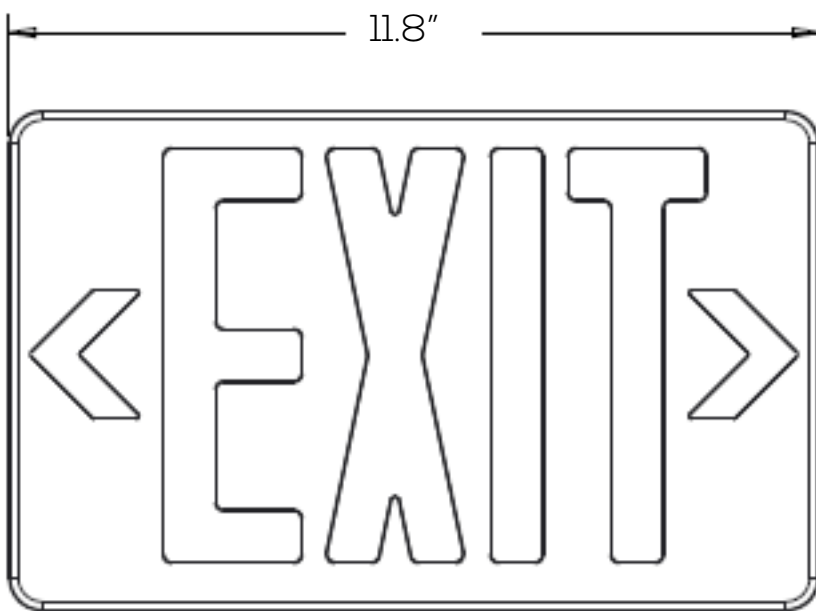

LED EXIT LIGHT SERIES

Technical Specifications

Size:	11.8" L x 1.8" W x 7.3" H
Watts:	1W
Voltage:	120/277VAC (60Hz)
Dimmable:	No
IP Rate:	IP20
Materials:	Thermoplastic ABS
Housing Color:	White
Lifespan:	50,000 hours
Backup Time:	≥90 minutes
Mounting:	Wall, Side, Ceiling

Features

This revolutionary product adopts the latest technology, replacing traditional bulbs with energy efficient LEDs. These are widely used to indicate emergency exits in commercial spaces.

Dimensions