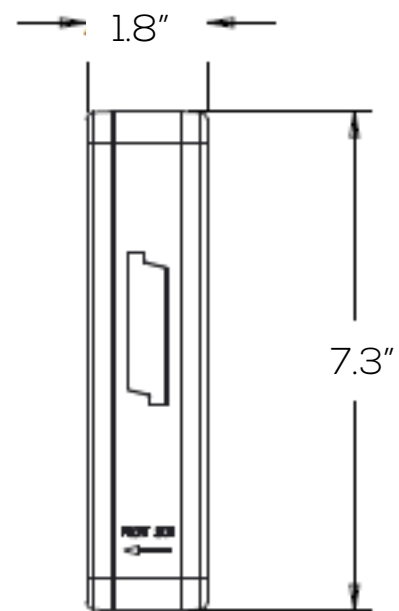

LED EXIT LIGHT SERIES

Technical Specifications

Size:	11.8" L x 1.8" W x 7.3" H
Watts:	1W
Voltage:	120/277VAC (60Hz)
Dimmable:	No
IP Rate:	IP20
Materials:	Thermoplastic ABS
Housing Color:	White
Lifespan:	50,000 hours
Backup Time:	≥90 minutes
Mounting:	Wall, Side, Ceiling

Model Numbers

[BB-EX7007R](#)