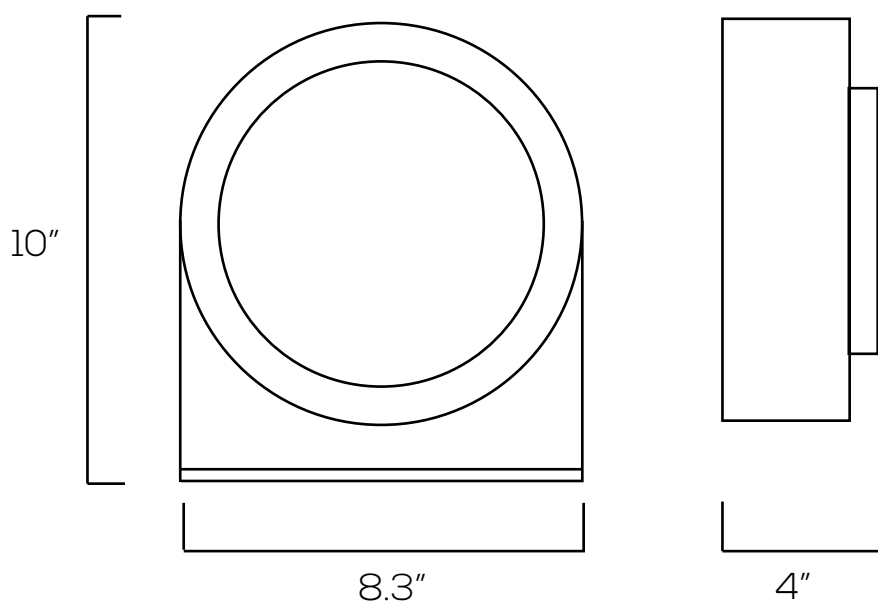

LED WALL LIGHT SERIES

Technical Specifications

Size:	8.3" L x 10" W x 4" D
Watts:	36W 60W
Lumen:	2880lm 4800lm
CCT:	RGB
Voltage:	AC100-277V
Dimmable:	Yes
Beam Angle:	30° 90°
PF:	≥0.9
IP Rate:	IP65
Materials:	Aluminum, Glass
Housing Color:	Gray, Clear
Lifespan:	30,000 hours

Dimensions

Model Numbers

BB-FL01-RGB-36-30D BB-FL01-RGB-60-30D
BB-FL01-RGB-36-90D BB-FL01-RGB-60-90D