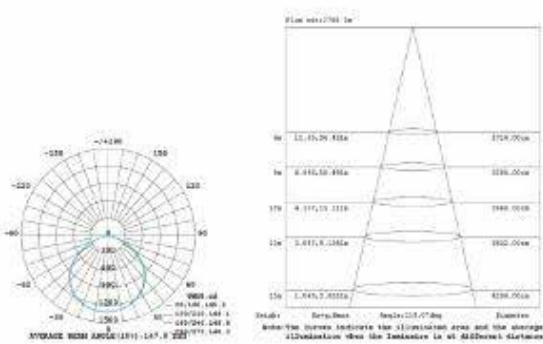

Features

LED Flood Lights are commonly used to replace HPS flood lights and metal halides and can provide an energy savings of up to 70%. These flood lights are safe for outdoor use and protected from rain, snow, and weak jets of water, such as sprinklers. LED Flood Lights are perfect for libraries, parks, billboards, and architecture sites.

Isolux Diagrams

FL06-5700-30