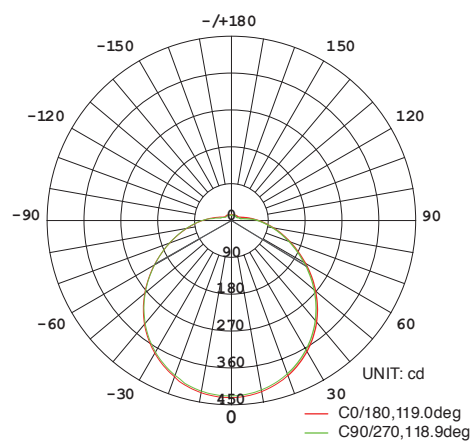

LED FLUSH MOUNT SERIES

CLTP
15W | 18W

Technical Specifications

Watts:	15W 18W
Size:	Ø11.02"X4.09" Ø13.78"X4.13"
Lumen Output:	1000lm 1600lm
CCT:	Cool White 5000K
Voltage:	AC100-240V 50Hz
Beam Angle:	120°
Qualifications:	UL DLC FCC
CRI:	≥80
PF:	0.9
Lifespan:	30,000 hours

Dimensional Diagrams (in.)

CLTP-15-CW

CLTP-18-CW

Isolux Diagrams

Model Numbers

BB-CLTP-5000-15

BB-CLTP-5000-18