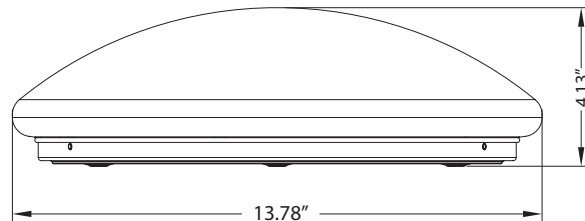

LED FLUSH MOUNT SERIES

CLTP
15W | 18W

Technical Specifications

Watts:	15W 18W
Size:	Ø11.02"X4.09" Ø13.78"X4.13"
Lumen Output:	1000lm 1600lm
CCT:	Cool White 5000K
Voltage:	AC100-240V 50Hz
Beam Angle:	120°
Qualifications:	UL DLC FCC
CRI:	≥80
PF:	0.9
Lifespan:	30,000 hours

Dimensional Diagrams (in.)

CLTP-15-CW

CLTP-18-CW

Isolux Diagrams

Model Numbers

BB-CLTP-5000-15

BB-CLTP-5000-18