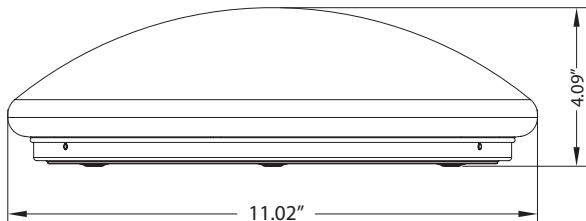

Features

This revolutionary product adopts the latest technology, replacing traditional lighting with energy efficient LEDs. With a variety of sizes from which to choose, they feature a quality-grade appearance, no glare and high transmittance. These fixtures are suitable for broad applications and will provide significant energy savings throughout the product's lifetime of over 30,000 hours.

Dimensional Diagrams (in.)

CLTP-15-CW