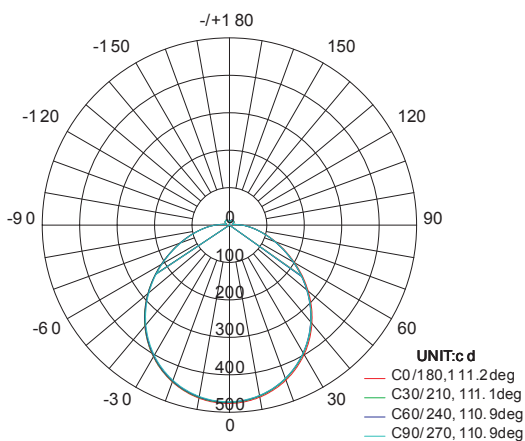

LED FLUSH MOUNT SERIES

CLTP
15W | 18W

Technical Specifications

Watts:	15W 18W
Size:	Ø11.02"X4.09" Ø13.78"X4.13"
Lumen Output:	1000lm 1600lm
CCT:	Cool White 5000K
Voltage:	AC100-240V 50Hz
Beam Angle:	120°
Qualifications:	UL DLC FCC
CRI:	≥80
PF:	0.9
Lifespan:	30,000 hours

Dimensional Diagrams (in.)

CLTP-15-CW

CLTP-18-CW

Isolux Diagrams

Model Numbers

BB-CLTP-5000-15

BB-CLTP-5000-18