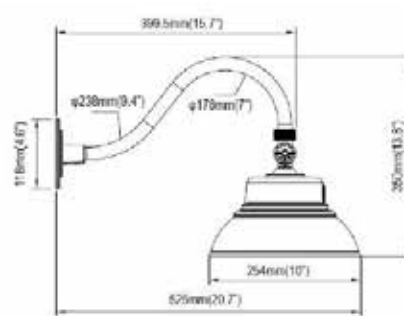

Features

LED Gooseneck Lights are safe for outdoor use and protected from rain, snow, and weak jets of water, such as sprinklers. These lights are perfect for barns, hotels, yards, and homes.

Dimensions

Model Numbers

BB-BARNLIGHT-5000-42