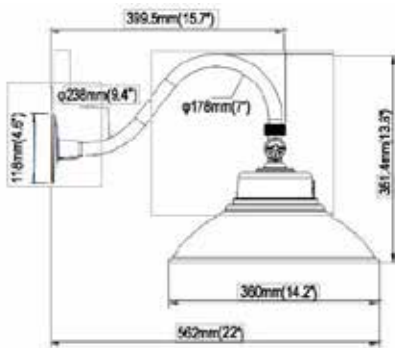

Features

LED Gooseneck Lights are safe for outdoor use and protected from rain, snow, and weak jets of water, such as sprinklers. These lights are perfect for barns, hotels, yards, and homes.

Dimensions

Model Numbers

BB-BARNLIGHT-5000-42