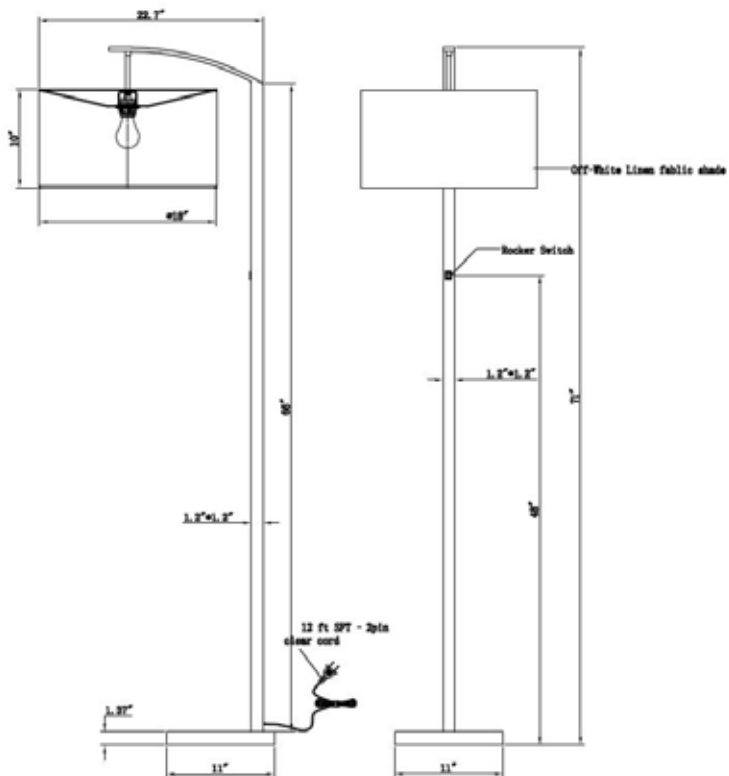

LED FLOOR LAMP SERIES

Technical Specifications

Size: 71" L x 18" W x 22.7" D

Voltage: 110-120V (50/60Hz)

Base: E26

IP Rate: IP20

Materials: Metal, Fabric

Housing Color: Satin Nickel

Dimensions

Model Numbers

BB-FL340-E26SN