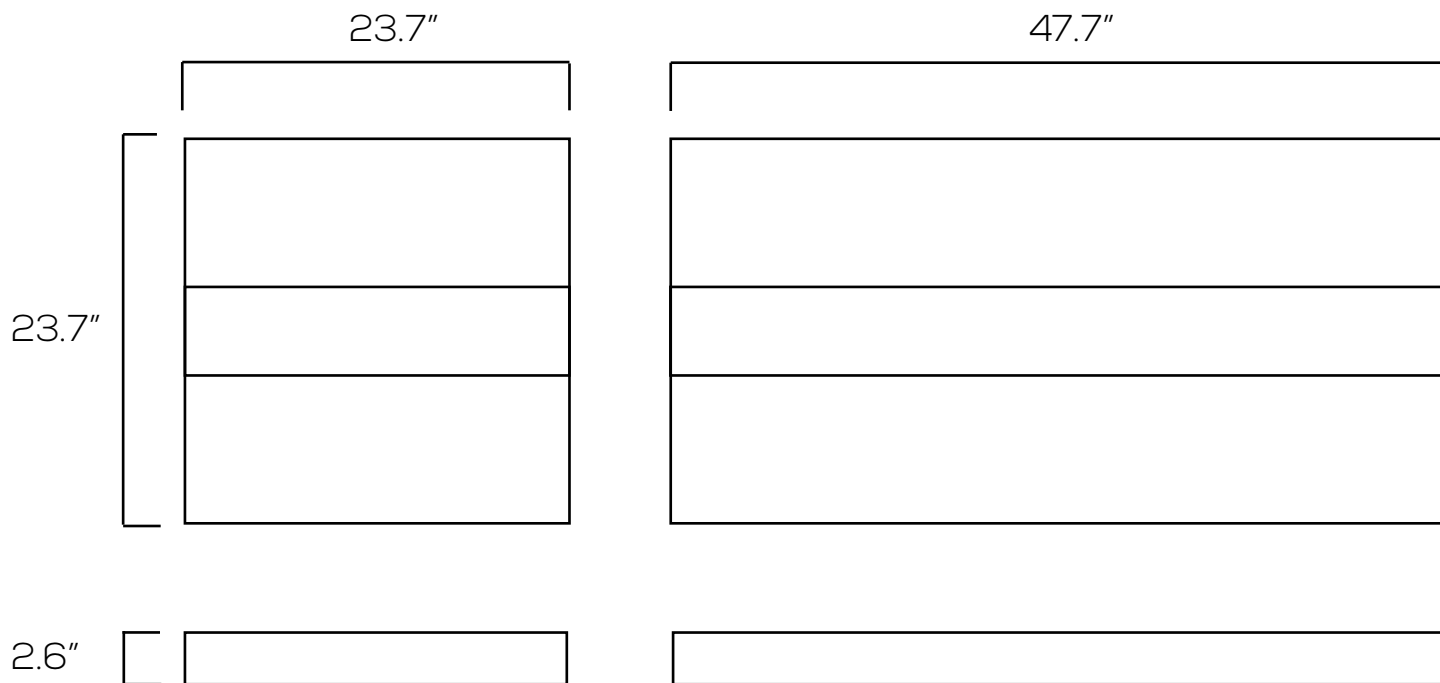

## Technical Specifications

Size:	See Reverse
Watts:	2x2: 20W   30W   40W 2x4: 30W   40W   50W
Lumen:	2x2: 2500lm   3750lm   5000lm 2x4: 4100lm   5000lm   6250lm
CCT:	4000K   5000K
Voltage:	120V/277V
Dimmable:	Yes
Beam Angle:	>110°
Optional:	Sensor
CRI:	>80
PF:	>0.9
IP Rate:	IP20
Materials:	Aluminum
Housing Color:	White
Lifespan:	50,000 hours

## Dimensions

## Model Numbers

[BB-TR24-DN40-50](#)

[BB-TR22-DN40-30](#)