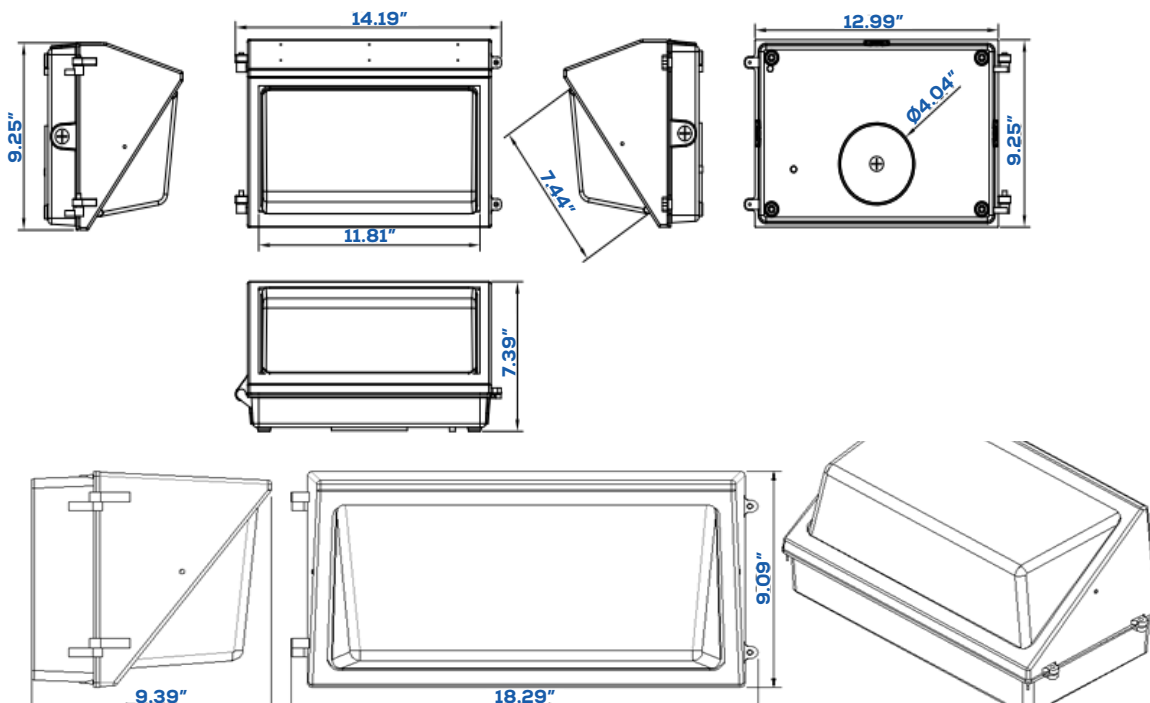

LED WALL PACK SERIES

WP
80W | 120W

Technical Specifications

Watts: 80W | 120W

Size: 14.17"X9.25"X7.40"
18.31"X9.09"X9.41"

Lumen Output: 8100lm | 13,100lm

CCT: Warm White | 3000K
Cool White | 5000K

Voltage: 100-240Vac | 277Vac

LM79
LM80

Dimensional Diagrams (in.)

Isolux Diagrams

Model Numbers

BB-WP-3000-80
BB-WP-5000-80

BB-WP-3000-120
BB-WP-5000-120