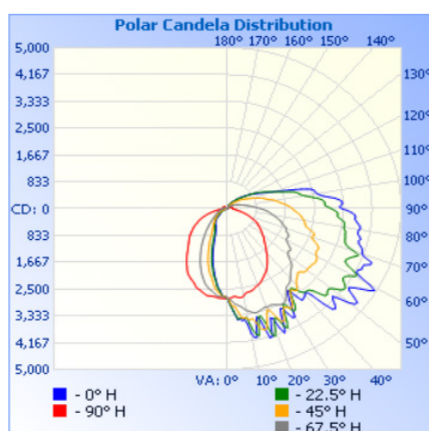

LED WALL PACK SERIES

WP
80W | 120W

Technical Specifications

Watts: 80W | 120W

Size: 14.17"X9.25"X7.40"
18.31"X9.09"X9.41"

Lumen Output: 8100lm | 13,100lm

CCT: Warm White | 3000K
Cool White | 5000K

Voltage: 100-240Vac | 277Vac

LM79
LM80

Dimensional Diagrams (in.)

Isolux Diagrams

Model Numbers

BB-WP-3000-80
BB-WP-5000-80

BB-WP-3000-120
BB-WP-5000-120