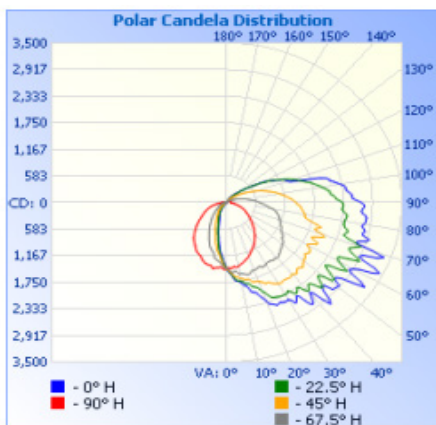

LED WALL PACK SERIES

WP
80W | 120W

Technical Specifications

Watts: 80W | 120W

Size: 14.17"X9.25"X7.40"
18.31"X9.09"X9.41"

Lumen Output: 8100lm | 13,100lm

CCT: Warm White | 3000K
Cool White | 5000K

Voltage: 100-240Vac | 277Vac

LM79
LM80

Dimensional Diagrams (in.)

Isolux Diagrams

Model Numbers

BB-WP-3000-80
BB-WP-5000-80

BB-WP-3000-120
BB-WP-5000-120