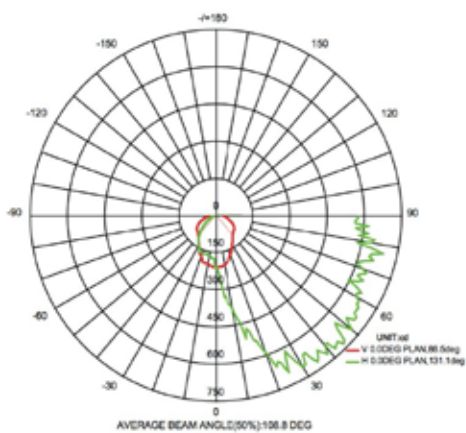

LED MINI WALL PACK SERIES

Technical Specifications

Size: 9.2" L x 6" W x 3.6" D

Watts: 18W | 26W

Lumen: 2,000lm, 2,680lm

CCT: 3000K, 5000K, 5700K

Voltage: AC100-277V

Dimmable: No

Beam Angle: 108°

Sensor: Photocell

CRI: >80

PF: 0.95

IP Rate: IP65

Materials: Aluminum, PC

Housing Color: Dark Gray, Clear

Lifespan: 50,000 hours

Dimensions

Isolux Diagrams

18W

26W

Model Numbers

[BB-WP-3000-18](#)

[BB-WP-5700-18](#)

[BB-WP-5000-26](#)