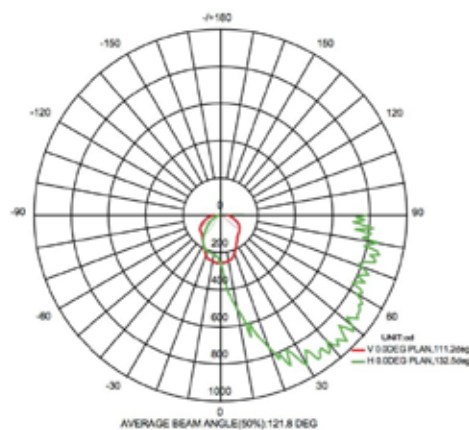

Beam Angle: 108°

Sensor: Photocell

CRI: >80

PF: 0.95

IP Rate: IP65

Materials: Aluminum, PC

Housing Color: Dark Gray, Clear

Lifespan: 50,000 hours

Dimensions

Isolux Diagrams

18W

26W

Model Numbers

[BB-WP-3000-18](#)

[BB-WP-5700-18](#)

[BB-WP-5000-26](#)