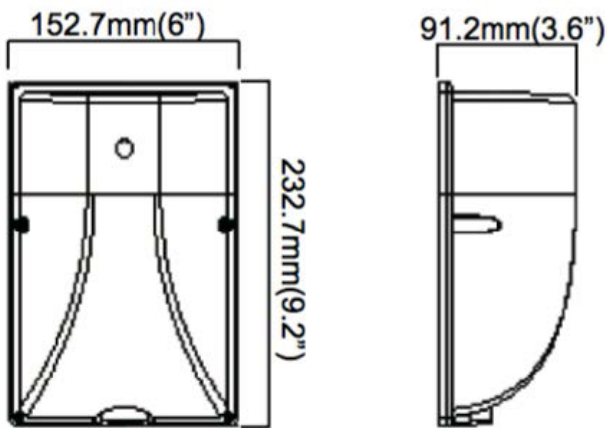

LED MINI WALL PACK SERIES

Technical Specifications

Size: 9.2" L x 6" W x 3.6" D

Watts: 18W | 26W

Lumen: 2,000lm, 2,680lm

CCT: 3000K, 5000K, 5700K

Voltage: AC100-277V

Dimmable: No

Beam Angle: 108°

Sensor: Photocell

CRI: >80

PF: 0.95

IP Rate: IP65

Materials: Aluminum, PC

Housing Color: Dark Gray, Clear

Lifespan: 50,000 hours

Dimensions

Isolux Diagrams

18W

26W

Model Numbers

[BB-WP-3000-18](#)

[BB-WP-5700-18](#)

[BB-WP-5000-26](#)