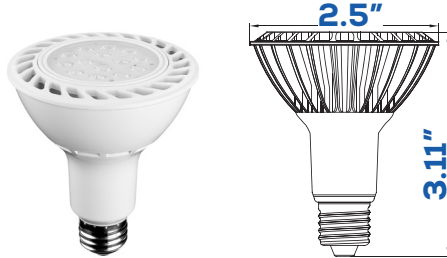

LED PAR SERIES

PAR
7W | 15W | 18W

Technical Specifications

Watts:	7W 15W 18W
Size:	See Reverse
Lumen Output:	550lm 806lm 1460lm
CCT:	Cool White 5000K - 6500K
Voltage:	120V
Beam Angle:	40°
Certifications:	UL FCC
Base:	E26 E27
CRI:	80
PF:	>0.85 ≥0.85 ≥0.9
Lifespan:	35,000 hours

Features

We are proud to offer this high-quality UL and Energy Star LED PAR Lamp series. This product adopts the latest LED technology with high lumen efficiency combined with high color rendition index to highlight vibrant and natural colors on products. Our LED PAR lamps come in PAR20, PAR30 and PAR38 size with focused light beam to provide maximum light intensity on desired areas. These lamps provide a perfect LED solution to halogen lamps for both commercial and residential applications with large energy savings of up to 80% and long-life span of 35,000 hours.

Dimensional Diagrams (in.)

LED PAR 20

LED PAR 30

LED PAR 38

Isolux Diagrams

Model Numbers

BB-PAR20LN-6500-7

BB-PAR30LN-6500-15