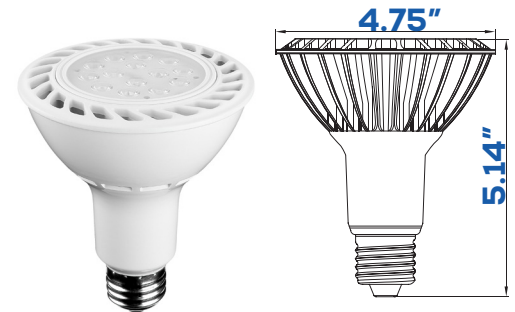

LED PAR SERIES

PAR
7W | 15W | 18W

Technical Specifications

Watts:	7W 15W 18W
Size:	See Reverse
Lumen Output:	550lm 806lm 1460lm
CCT:	Cool White 5000K - 6500K
Voltage:	120V
Beam Angle:	40°
Certifications:	UL FCC
Base:	E26 E27
CRI:	80
PF:	>0.85 ≥0.85 ≥0.9
Lifespan:	35,000 hours

Features

We are proud to offer this high-quality UL and Energy Star LED PAR Lamp series. This product adopts the latest LED technology with high lumen efficiency combined with high color rendition index to highlight vibrant and natural colors on products. Our LED PAR lamps come in PAR20, PAR30 and PAR38 size with focused light beam to provide maximum light intensity on desired areas. These lamps provide a perfect LED solution to halogen lamps for both commercial and residential applications with large energy savings of up to 80% and long-life span of 35,000 hours.

Dimensional Diagrams (in.)

LED PAR 20

LED PAR 30

LED PAR 38

Isolux Diagrams

Model Numbers

BB-PAR20LN-6500-7

BB-PAR30LN-6500-15