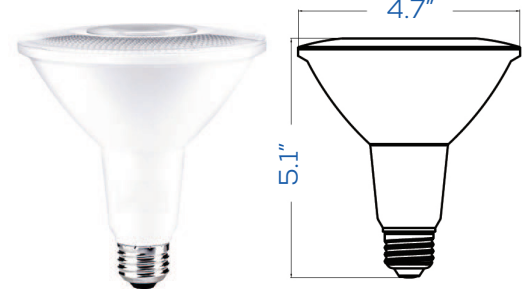

### Technical Specifications

Size:	See Reverse
Watts:	8W   10W   13W   15W
Lumen:	500lm   800lm   950lm   1200lm
CCT:	2700K   3000K   4000K   5000K
Voltage:	120V
Dimmable:	Yes
Beam Angle:	25°   40°   60°
Base:	E26
CRI:	>80
PF:	0.9
Materials:	Aluminum, PC
Lifespan:	25,000 hours

## Features

We are proud to offer this high-quality UL and Energy Star LED PAR Lamp series. This product adopts the latest LED technology with high lumen efficiency combined with high color rendition index to highlight vibrant and natural colors on products. Our LED PAR lamps come in PAR 20, PAR 30 and PAR 38 size with focused light beam to provide maximum light intensity on desired areas. These lamps provide a perfect LED solution to halogen lamps for both commercial and residential applications with large energy savings of up to 80% and long-life span of 25,000 hours.

## Dimensional Diagrams (in.)

LED PAR 20

LED PAR 30

LED PAR 38