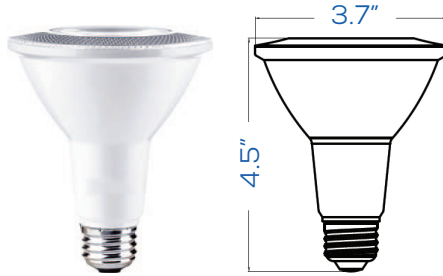

### Technical Specifications

Size:	See Reverse
Watts:	8W   10W   13W   15W
Lumen:	500lm   800lm   950lm   1200lm
CCT:	2700K   3000K   4000K   5000K
Voltage:	120V
Dimmable:	Yes
Beam Angle:	25°   40°   60°
Base:	E26
CRI:	>80
PF:	0.9
Materials:	Aluminum, PC
Lifespan:	25,000 hours

## Features

We are proud to offer this high-quality UL and Energy Star LED PAR Lamp series. This product adopts the latest LED technology with high lumen efficiency combined with high color rendition index to highlight vibrant and natural colors on products. Our LED PAR lamps come in PAR 20, PAR 30 and PAR 38 size with focused light beam to provide maximum light intensity on desired areas. These lamps provide a perfect LED solution to halogen lamps for both commercial and residential applications with large energy savings of up to 80% and long-life span of 25,000 hours.

## Dimensional Diagrams (in.)

LED PAR 20

LED PAR 30

LED PAR 38