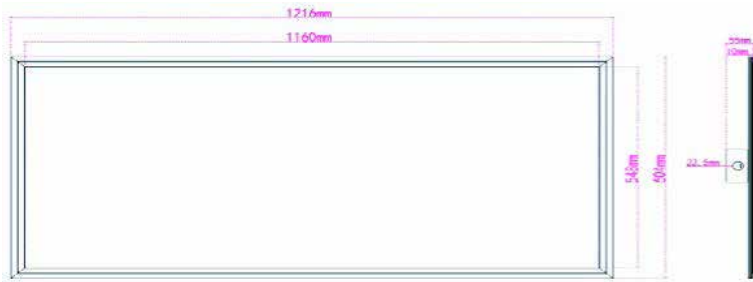

LED PANEL LIGHT SERIES

Technical Specifications

Size:	4' L x 1' W x 2.2" H
Watts:	40W
Lumen:	3800lm
CCT:	3000K 4000K 5000K
Voltage:	120-277V
Dimmable:	No
Beam Angle:	140°
CRI:	>80
PF:	0.95
IP Rate:	IP40
Materials:	PMMA, Aluminum
Housing Color:	White
Lifespan:	50,000 hours

Dimensions

Model Numbers

[BB-1X4PL-5000-40](#)