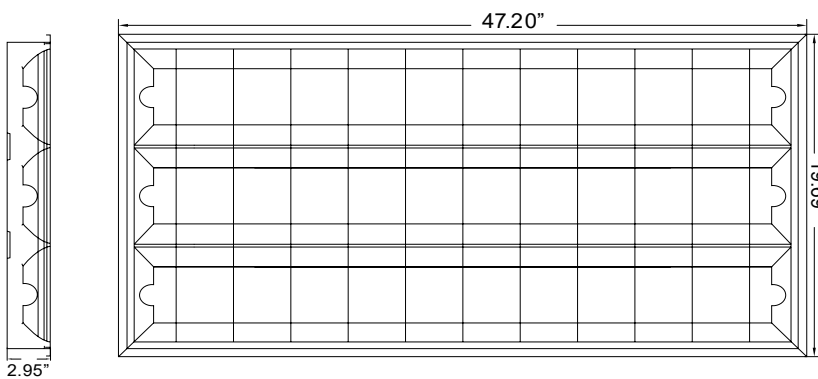

LED PARABOLIC TROFFER SERIES

Technical Specifications

Size: 2x2' | 2x4'

Voltage: 90-277V

Materials: I-Shaped Mirror Aluminum

Housing Color: Chrome

Features

LED Parabolic Troffers are specially designed for LED tubes. These lights are easy to install in any lay-in ceiling grids. LED Parabolic Troffers are intended only for indoor use. They are perfect for offices, schools, hotels, and hospitals.

Dimensions

Model Numbers

BB-2FTANT

BB-4FTANT