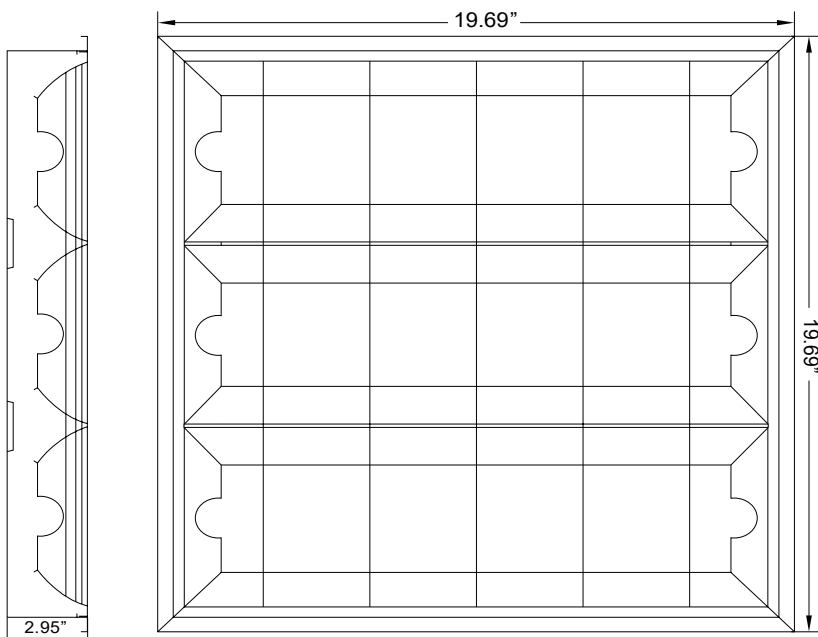

LED PARABOLIC TROFFER SERIES

Technical Specifications

Size: 2x2' | 2x4'

Voltage: 90-277V

Materials: I-Shaped Mirror Aluminum

Housing Color: Chrome

Features

LED Parabolic Troffers are specially designed for LED tubes. These lights are easy to install in any lay-in ceiling grids. LED Parabolic Troffers are intended only for indoor use. They are perfect for offices, schools, hotels, and hospitals.

Dimensions

Model Numbers

BB-2FTANT

BB-4FTANT