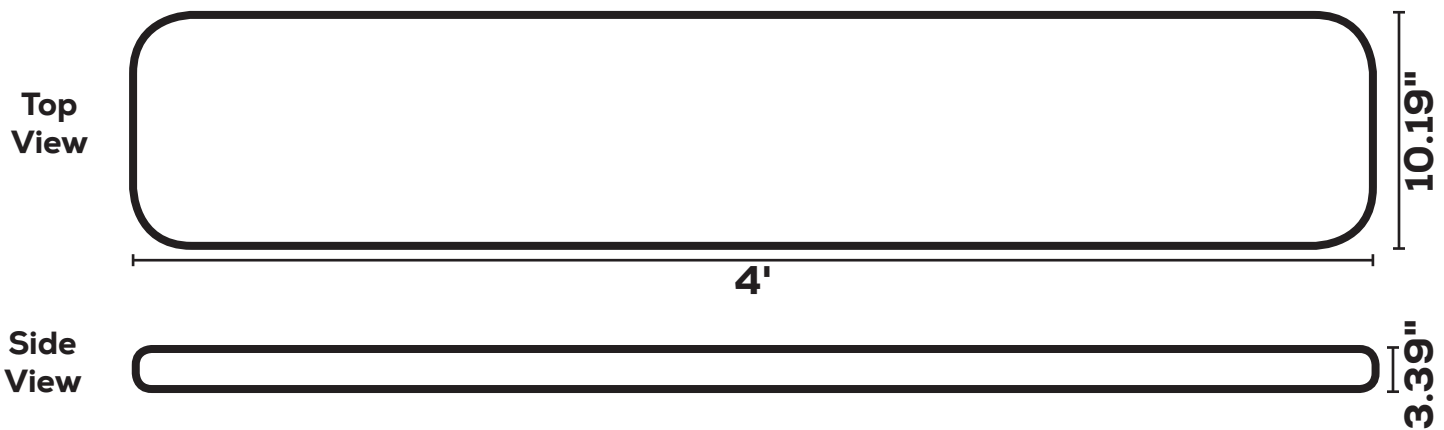

LED WRAPAROUND LIGHT SERIES

PF
57W

Technical Specifications

Watts:	57W
Size:	4'x10.19"x3.39"
Lumen Output:	4500lm
CCT:	Warm White 4000K
Voltage:	120Vac
Qualifications:	UL cUL ES
CRI:	>80Ra
Lifespan:	25,000 hours

Dimensional Diagrams (in.)

Photometrics

Model Numbers

BB-PF-4000-57