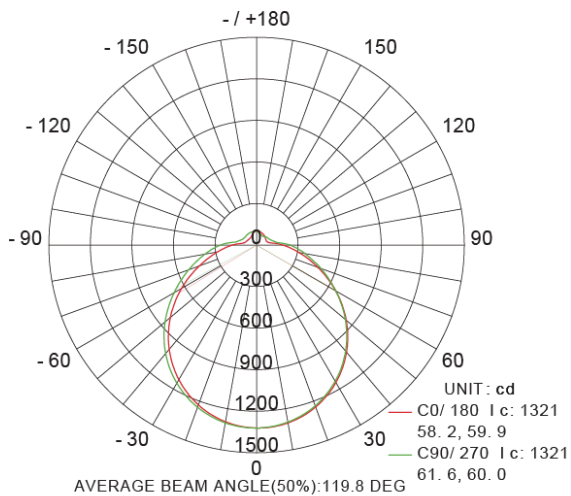

Model Numbers

BB-PF-4000-57