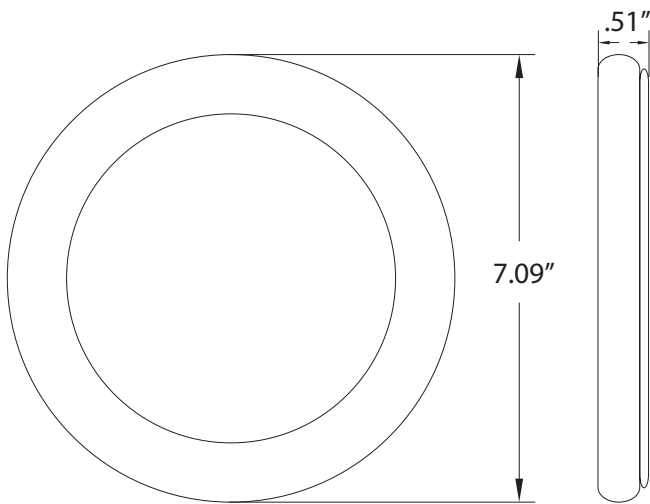

LED ROUND PANEL SERIES

RPWV
11W

Technical Specifications

Watts:	11W
Size:	Ø7.09X.51"
Lumen Output:	1066lm
CCT:	Cool White 5000K
Voltage:	AC90-277V
Beam Angle:	120°
Certifications:	UL FCC
CRI:	>72
Lifespan:	30,000 hours

RoHS

Dimensional Diagrams (in.)

Isolux Diagrams

Model Numbers

BB-RPWW-5000-11