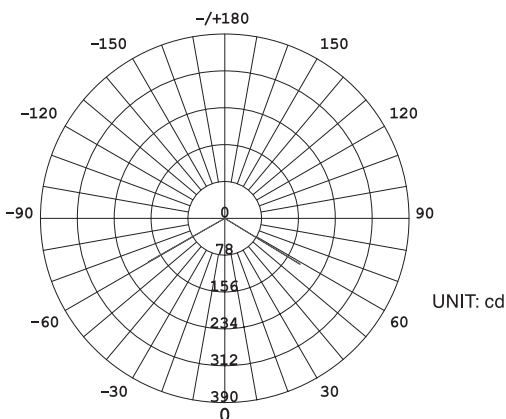

LED ROUND PANEL SERIES

RPWV
11W

Technical Specifications

Watts:	11W
Size:	Ø7.09X.51"
Lumen Output:	1066lm
CCT:	Cool White 5000K
Voltage:	AC90-277V
Beam Angle:	120°
Certifications:	UL FCC
CRI:	>72
Lifespan:	30,000 hours

RoHS

Dimensional Diagrams (in.)

Isolux Diagrams

Model Numbers

BB-RPWW-5000-11