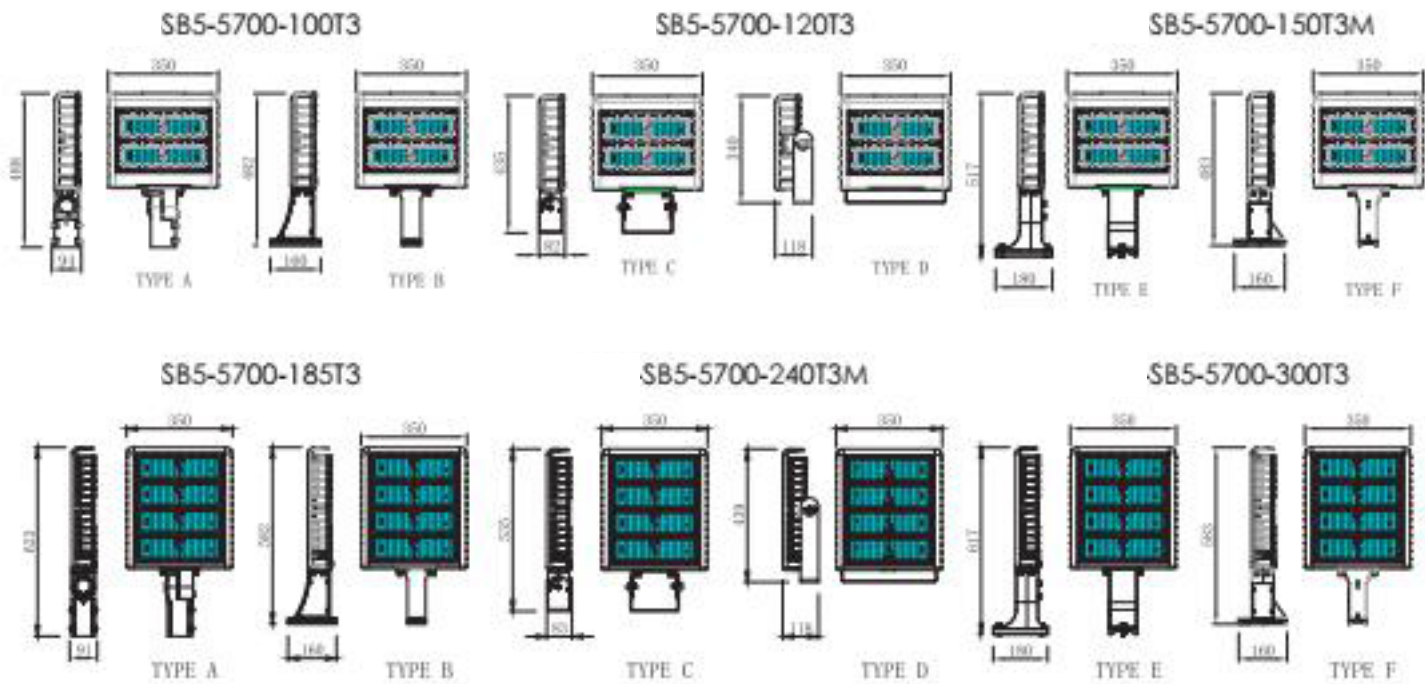

LED SHOEBOX LIGHT SERIES

Technical Specifications

Size:	See Reverse
Watts:	100W 120W 150W 185W 240W 300W
Lumen:	11500-13500lm 13800-16200lm 16500-19500lm 21200-24900lm 37600-32400lm 33000-39000lm
CCT:	4000K 5000K 5700K
Voltage:	AC100-240/100-277V (50/60Hz)
Dimmable:	Yes
Beam Angle:	T3
CRI:	≥70
PF:	>0.9
IP Rate:	IP65
Materials:	Aluminum, PC
Housing Color:	Bronze, Clear
Lifespan:	50,000 hours

Features

LED Shoebox Lights are commonly used to replace HPS flood lights and metal halides and can provide an energy savings of up to 70%. These flood lights are safe for outdoor use and protected from rain, snow, and weak jets of water, such as sprinklers. LED Shoebox Lights are perfect for stadiums, parks, billboards, and places of worship.

Dimensions

Isolux Diagrams