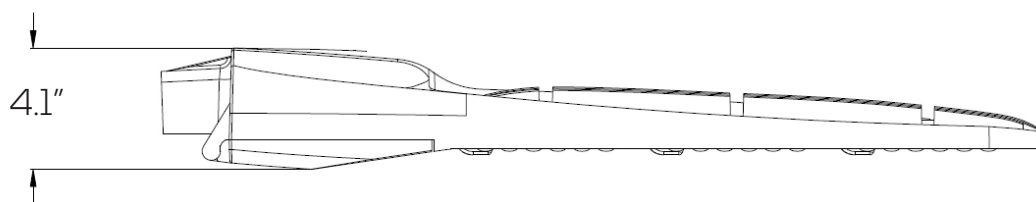

## Technical Specifications

Size:	30.2" L x 13.4" W x 4.1" H
Watts:	80W   100W   150W   185W   240W   300W   400W   500W
Lumen:	138lm/W
CCT:	3000K   4000K   5000K   5700K   6500K
Voltage:	120-277V   240-480V
Dimmable:	Optional
Beam Angle:	Type 3
CRI:	>80
PF:	0.95
IP Rating:	IP66
Materials:	Aluminum, PC
Housing Color:	Black
Lifespan:	120,000 hours
Protection:	10KV surge protector

## Dimensions