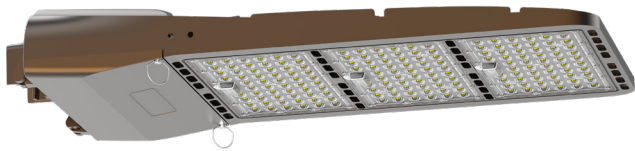

# LED SLIM SHOEBOX LIGHT SERIES

## Technical Specifications

Size:	30.2" L x 13.4" W x 4.1" H
Watts:	80W   100W   150W   185W   240W   300W   400W   500W
Lumen:	138lm/W
CCT:	3000K   4000K   5000K   5700K   6500K
Voltage:	120-277V   240-480V
Dimmable:	Optional
Beam Angle:	Type 3
CRI:	>80
PF:	0.95
IP Rating:	IP66
Materials:	Aluminum, PC
Housing Color:	Black
Lifespan:	120,000 hours
Protection:	10KV surge protector

## Features

We are proud of our high-quality LED Slim Shoebox Light Series. This revolutionary product adopts the latest technology, replacing traditional bulbs with energy efficient LEDs. These are widely used in the lighting of stadiums, parking lots, streets and other outdoor spaces. These fixtures are suitable for a variety of applications and will provide significant energy savings.