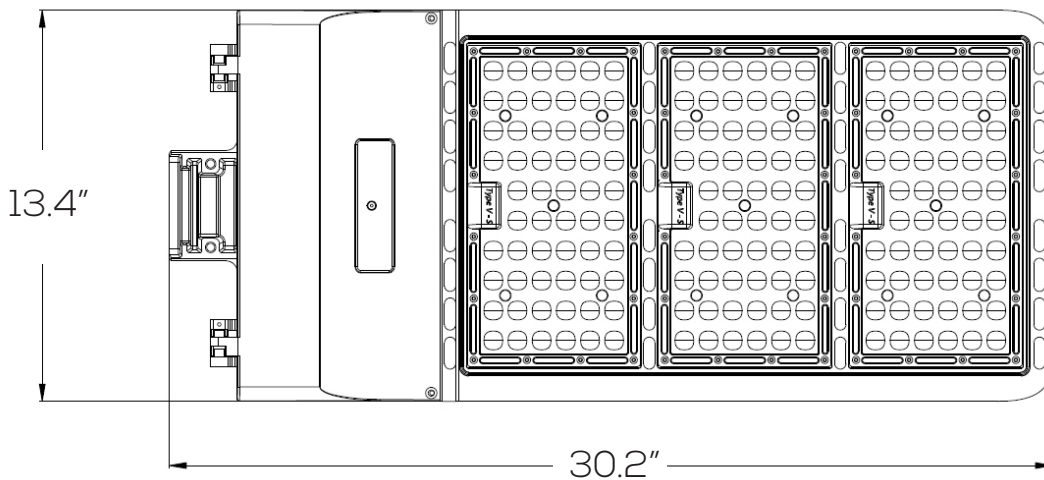

## Technical Specifications

Size:	30.2" L x 13.4" W x 4.1" H
Watts:	80W   100W   150W   185W   240W   300W   400W   500W
Lumen:	138lm/W
CCT:	3000K   4000K   5000K   5700K   6500K
Voltage:	120-277V   240-480V
Dimmable:	Optional
Beam Angle:	Type 3
CRI:	>80
PF:	0.95
IP Rating:	IP66
Materials:	Aluminum, PC
Housing Color:	Black
Lifespan:	120,000 hours
Protection:	10KV surge protector

## Dimensions