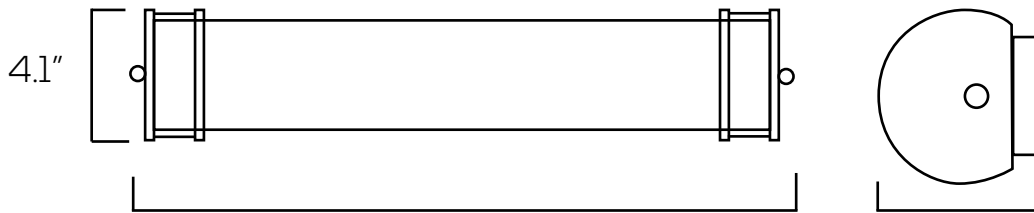

LED VANITY LIGHT SERIES

Technical Specifications

Size:	24.8x5.0x4.11" 36.81x5.0x4.11"
Watts:	28W 36W
Lumen:	2520lm 3060lm
CCT:	5000K
Voltage:	120V (50/60Hz)
Dimmable:	Yes
CRI:	>80
PF:	>0.9
IP Rate:	IP40
Materials:	Metal, Acrylic
Housing Color:	Silver, Frosted
Lifespan:	50,000 hours

Features

This LED Vanity Light Series adopts the latest technology, replacing traditional lighting with energy efficient LEDs. With a variety of sizes to select from, they feature a quality-grade appearance, no glare and provide high transmittance.

Dimensions

24.8" (28W)
36.8" (36W)
48.8" (48W)

5"

Model Numbers

BB-VF-2FT-28W

BB-VF-3FT-36W