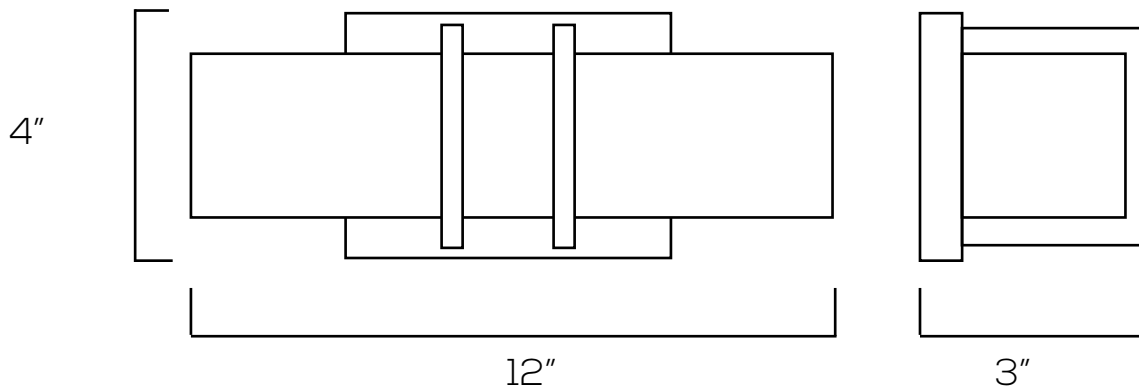

LED VANITY LIGHT SERIES

Technical Specifications

Size:	12" L x 4" W x 3" D
Watts:	14W
Lumen:	1200lm
CCT:	3000K 5000K
Voltage:	AC110-120V
Dimmable:	Yes
Beam Angle:	120°
CRI:	>90
PF:	≥0.9
IP Rate:	IP44
Materials:	Metal, Glass
Housing Color:	Chrome
Lifespan:	50,000 hours

Dimensions

Model Numbers

[BB-V122-15-5000](#)

[BB-V122-15-3000](#)