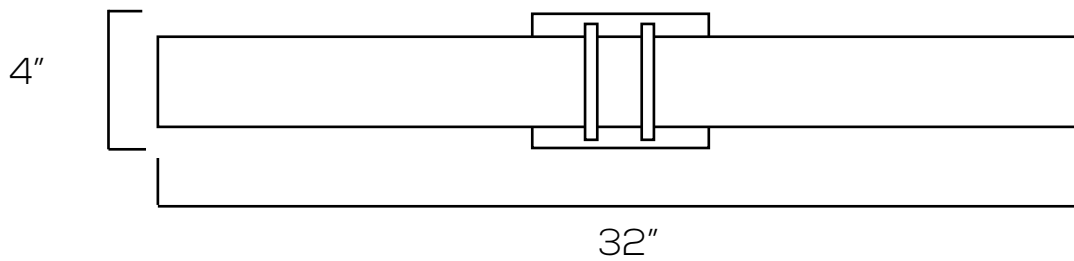

LED VANITY LIGHT SERIES

Technical Specifications

Size:	32" L x 4" W x 3" D
Watts:	39W
Lumen:	3200lm
CCT:	3000K 5000K
Voltage:	AC110-120V
Dimmable:	Yes
Beam Angle:	120°
CRI:	>90
PF:	≥0.9
IP Rate:	IP44
Materials:	Metal, Glass
Housing Color:	Chrome
Lifespan:	50,000 hours

Dimensions

Model Numbers

[BB-V32-40-5000](#)

[BB-V32-40-3000](#)