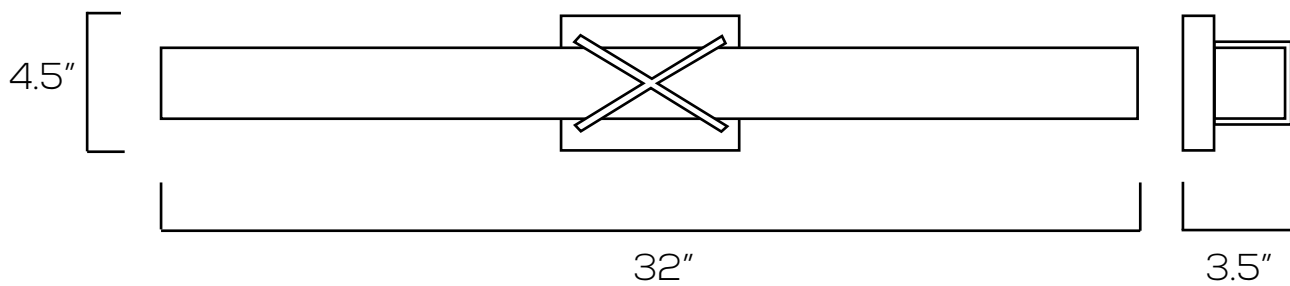

## Technical Specifications

Size:	32" L x 4.5" W x 3.5" D
Watts:	32W
Lumen:	3000lm
CCT:	3000K   5000K
Voltage:	AC110-120V
Dimmable:	Yes
Beam Angle:	120°
CRI:	>90
PF:	≥0.9
IP Rate:	IP44
Materials:	Metal, Glass
Housing Color:	Chrome
Lifespan:	50,000 hours

## Dimensions