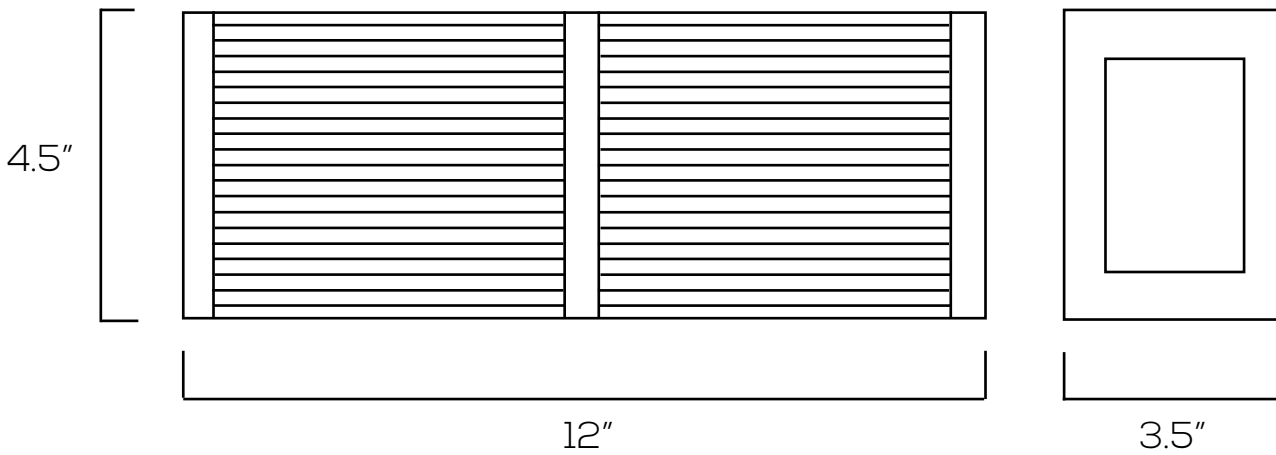

LED VANITY LIGHT SERIES

Technical Specifications

Size:	12" L x 4.5" W x 3.5" D
Watts:	14W
Lumen:	1200lm
CCT:	3000K 5000K
Voltage:	AC110-120V
Dimmable:	Yes
Beam Angle:	120°
CRI:	>90
PF:	≥0.9
IP Rate:	IP44
Materials:	Metal, Glass
Housing Color:	Chrome
Lifespan:	50,000 hours

Dimensions

Model Numbers

[BB-V712-10-5000](#)

[BB-V712-10-3000](#)