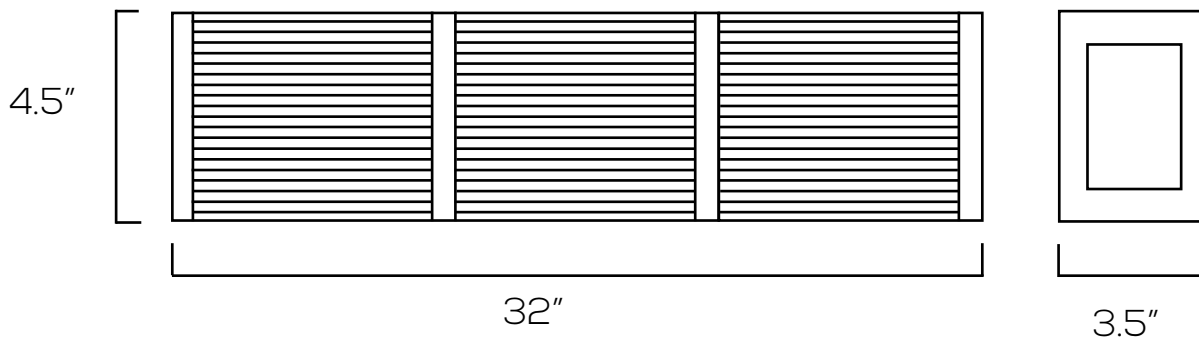

## Technical Specifications

Size:	32" L x 4.5" W x 3.5" D
Watts:	41W
Lumen:	3600lm
CCT:	3000K   5000K
Voltage:	AC110-120V
Dimmable:	Yes
Beam Angle:	120°
CRI:	>90
PF:	≥0.9
IP Rate:	IP44
Materials:	Metal, Glass
Housing Color:	Chrome
Lifespan:	50,000 hours

## Dimensions