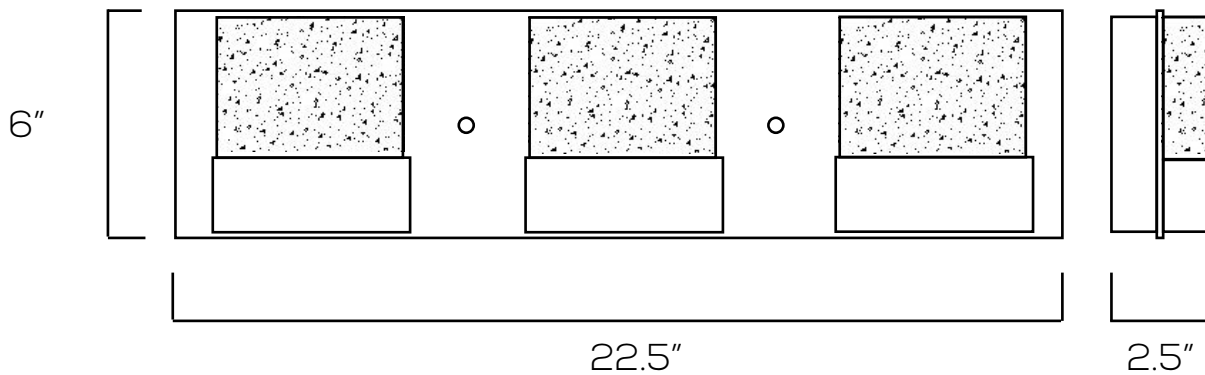

## Technical Specifications

Size:	22.5" L x 6" W x 2.5" D
Watts:	3W x 3
Lumen:	1000lm
CCT:	3000K   5000K
Voltage:	AC110-120V
Dimmable:	Yes
Beam Angle:	120°
CRI:	>90
PF:	≥0.9
IP Rate:	IP44
Materials:	Metal, Seedy Glass
Housing Color:	Chrome
Lifespan:	50,000 hours

## Dimensions