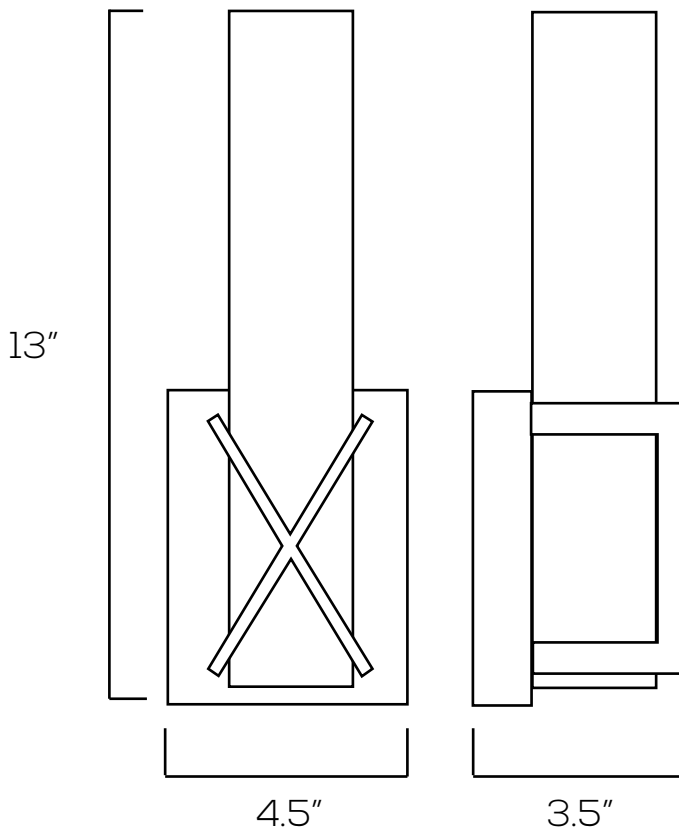

## Technical Specifications

Size:	13" L x 4.5" W x 3.5" D
Watts:	14W
Lumen:	1200lm
CCT:	3000K   5000K
Voltage:	AC110-120V
Dimmable:	Yes
Beam Angle:	120°
CRI:	>90
PF:	≥0.9
IP Rate:	IP44
Materials:	Metal, Glass
Housing Color:	Chrome
Lifespan:	50,000 hours

## Dimensions