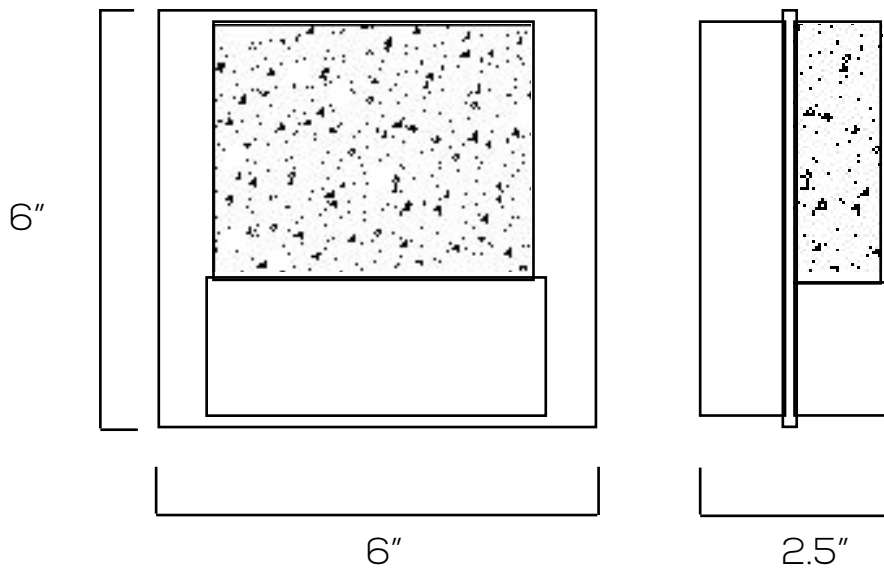

LED VANITY LIGHT SERIES

Technical Specifications

Size:	6" L x 6" W x 2.5" D
Watts:	3W
Lumen:	350lm
CCT:	3000K 5000K
Voltage:	AC110-120V
Dimmable:	Yes
Beam Angle:	120°
CRI:	>90
PF:	≥0.9
IP Rate:	IP44
Materials:	Metal, Seedy Glass
Housing Color:	Chrome
Lifespan:	50,000 hours

Features

LED Vanity Lights feature a quality grade appearance, no glare, and a high transmittance. These lights are intended only for indoor use and are suitable for damp locations. LED Vanity Lights are perfect for homes and hotels and appear most commonly in restrooms.

Dimensions

Model Numbers

[BB-WS881-8-5000](#)

[BB-WS881-8-3000](#)