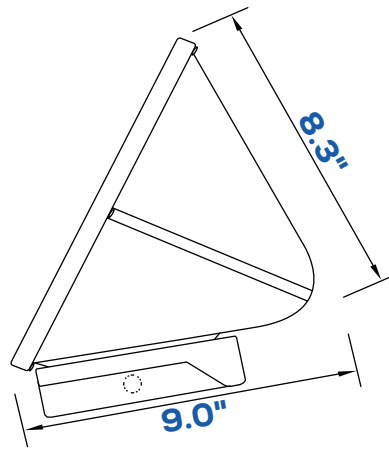

LED WALL PACK SERIES

WPBR

40W | 60W | 80W

Technical Specifications

Watts:	40W 60W 80W
Size:	See Reverse
Lumen Output:	3600lm 5400lm 7200lm
CCT:	Cool White 5000K
Voltage:	AC100-277V
Beam Angle:	120°
Qualifications:	DLC FCC cUL
PF:	>0.95
IP Rate:	IP65
Lifespan:	50,000 hours

Dimensional Diagrams (in.)

Isolux Diagrams

SES-WPBR-40W-6500 MOUNTING HEIGHT: 13'(4.0m)

— 3% 2.379 lx — 5% 3.964 lx
 — 10% 7.929 lx — 30% 23.79 lx
 — 50% 39.64 lx

SES-WPBR-60W-6500 MOUNTING HEIGHT: 16'(5.0m)

— 3% 2.392 lx — 5% 3.987 lx
 — 10% 7.974 lx — 30% 23.92 lx
 — 50% 39.87 lx

SES-WPBR-80W-6500 MOUNTING HEIGHT: 20'(6.0m)

— 3% 2.071 lx — 5% 3.451 lx
 — 10% 6.902 lx — 30% 20.71 lx
 — 50% 34.51 lx

Model Numbers