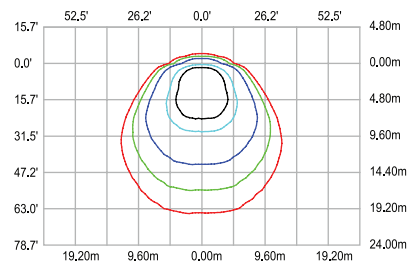

LED WALL PACK SERIES

WPBR

40W | 60W | 80W

Technical Specifications

Watts:	40W 60W 80W
Size:	See Reverse
Lumen Output:	3600lm 5400lm 7200lm
CCT:	Cool White 5000K
Voltage:	AC100-277V
Beam Angle:	120°
Qualifications:	DLC FCC cUL
PF:	>0.95
IP Rate:	IP65
Lifespan:	50,000 hours

Dimensional Diagrams (in.)

Isolux Diagrams

SES-WPBR-40W-6500 MOUNTING HEIGHT: 13'(4.0m)

— 3% 2.379 lx — 5% 3.964 lx
 — 10% 7.929 lx — 30% 23.79 lx
 — 50% 39.64 lx

SES-WPBR-60W-6500 MOUNTING HEIGHT: 16'(5.0m)

— 3% 2.392 lx — 5% 3.987 lx
 — 10% 7.974 lx — 30% 23.92 lx
 — 50% 39.87 lx

SES-WPBR-80W-6500 MOUNTING HEIGHT: 20'(6.0m)

— 3% 2.071 lx — 5% 3.451 lx
 — 10% 6.902 lx — 30% 20.71 lx
 — 50% 34.51 lx

Model Numbers