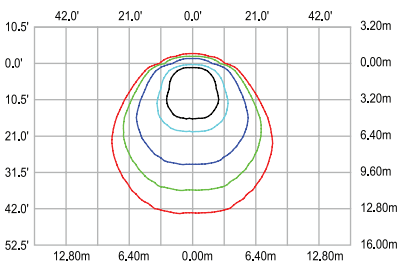

LED WALL PACK SERIES

WPBR

40W | 60W | 80W

Technical Specifications

Watts:	40W 60W 80W
Size:	See Reverse
Lumen Output:	3600lm 5400lm 7200lm
CCT:	Cool White 5000K
Voltage:	AC100-277V
Beam Angle:	120°
Qualifications:	DLC FCC cUL
PF:	>0.95
IP Rate:	IP65
Lifespan:	50,000 hours

Dimensional Diagrams (in.)

Isolux Diagrams

SES-WPBR-40W-6500 MOUNTING HEIGHT: 13'(4.0m)

— 3% 2.379 lx — 5% 3.964 lx
 — 10% 7.929 lx — 30% 23.79 lx
 — 50% 39.64 lx

SES-WPBR-60W-6500 MOUNTING HEIGHT: 16'(5.0m)

— 3% 2.392 lx — 5% 3.987 lx
 — 10% 7.974 lx — 30% 23.92 lx
 — 50% 39.87 lx

SES-WPBR-80W-6500 MOUNTING HEIGHT: 20'(6.0m)

— 3% 2.071 lx — 5% 3.451 lx
 — 10% 6.902 lx — 30% 20.71 lx
 — 50% 34.51 lx

Model Numbers