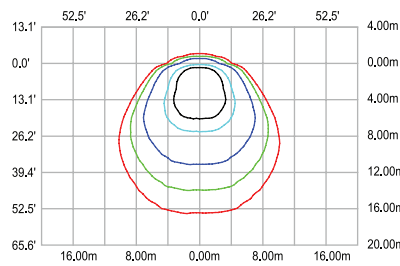

LED WALL PACK SERIES

WPBR

40W | 60W | 80W

Technical Specifications

Watts:	40W 60W 80W
Size:	See Reverse
Lumen Output:	3600lm 5400lm 7200lm
CCT:	Cool White 5000K
Voltage:	AC100-277V
Beam Angle:	120°
Qualifications:	DLC FCC cUL
PF:	>0.95
IP Rate:	IP65
Lifespan:	50,000 hours

Dimensional Diagrams (in.)

Isolux Diagrams

SES-WPBR-40W-6500 MOUNTING HEIGHT: 13'(4.0m)

— 3% 2.379 lx — 5% 3.964 lx
 — 10% 7.929 lx — 30% 23.79 lx
 — 50% 39.64 lx

SES-WPBR-60W-6500 MOUNTING HEIGHT: 16'(5.0m)

— 3% 2.392 lx — 5% 3.987 lx
 — 10% 7.974 lx — 30% 23.92 lx
 — 50% 39.87 lx

SES-WPBR-80W-6500 MOUNTING HEIGHT: 20'(6.0m)

— 3% 2.071 lx — 5% 3.451 lx
 — 10% 6.902 lx — 30% 20.71 lx
 — 50% 34.51 lx

Model Numbers