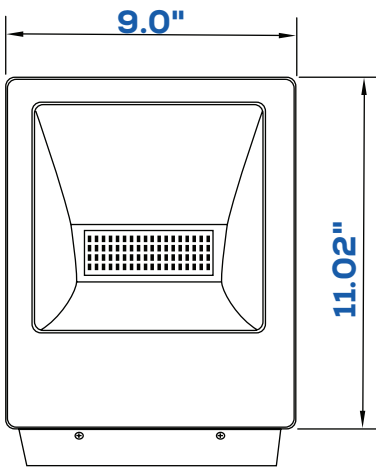

LED WALL PACK SERIES

WPBR

40W | 60W | 80W

Technical Specifications

Watts:	40W 60W 80W
Size:	See Reverse
Lumen Output:	3600lm 5400lm 7200lm
CCT:	Cool White 5000K
Voltage:	AC100-277V
Beam Angle:	120°
Qualifications:	DLC FCC cUL
PF:	>0.95
IP Rate:	IP65
Lifespan:	50,000 hours

Dimensional Diagrams (in.)

Isolux Diagrams

SES-WPBR-40W-6500 MOUNTING HEIGHT: 13'(4.0m)

— 3% 2.379 lx — 5% 3.964 lx
 — 10% 7.929 lx — 30% 23.79 lx
 — 50% 39.64 lx

SES-WPBR-60W-6500 MOUNTING HEIGHT: 16'(5.0m)

— 3% 2.392 lx — 5% 3.987 lx
 — 10% 7.974 lx — 30% 23.92 lx
 — 50% 39.87 lx

SES-WPBR-80W-6500 MOUNTING HEIGHT: 20'(6.0m)

— 3% 2.071 lx — 5% 3.451 lx
 — 10% 6.902 lx — 30% 20.71 lx
 — 50% 34.51 lx

Model Numbers