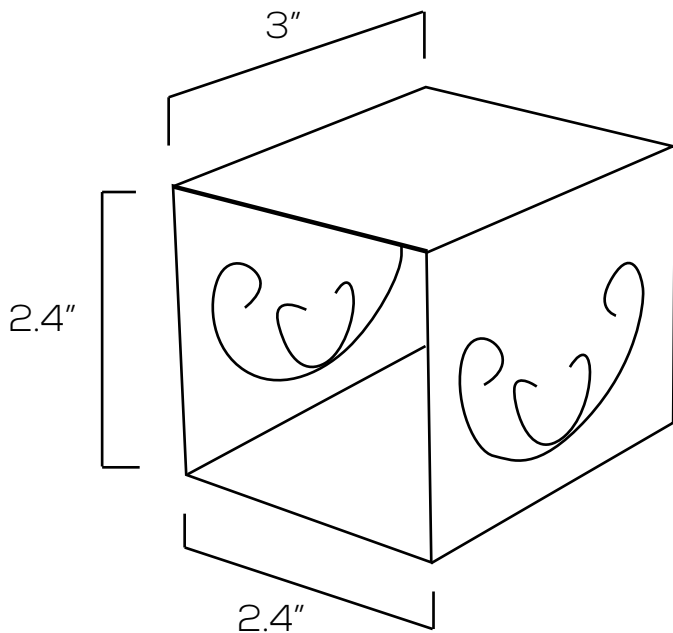

LED WALL LIGHT SERIES

Technical Specifications

Size:	2.4" L x 2.4" W x 3" H
Watts:	3W
Lumen:	270lm
CCT:	RGB
Voltage:	AC85-265V
Dimmable:	No
Beam Angle:	30°
Projection:	3.3' - 9.8'
CRI:	>80
PF:	>0.9
IP Rate:	IP44
Materials:	Aluminum
Housing Color:	Silver
Lifespan:	50,000 hours

Dimensions

Model Numbers

[BB-WL742-RGB-3W](#)