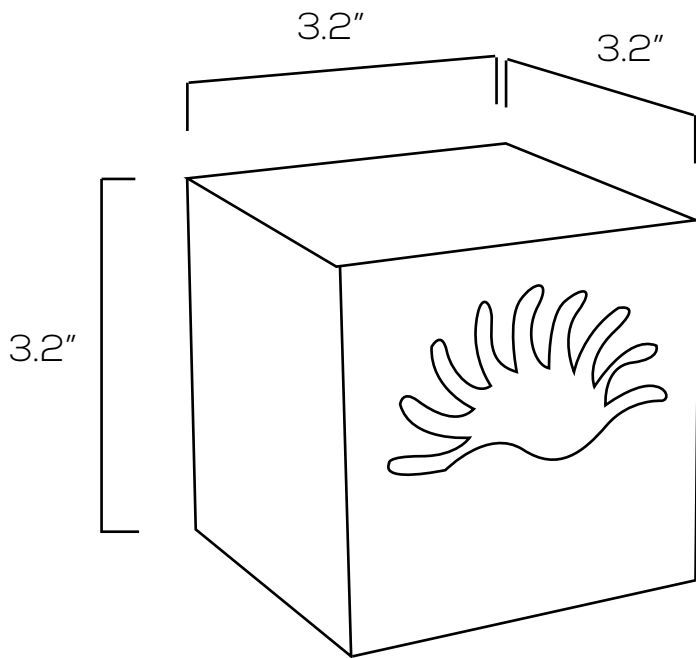

LED WALL LIGHT SERIES

Technical Specifications

Size:	3.2" L x 3.2" W x 3.2" H
Watts:	3W
Lumen:	270lm
CCT:	RGB
Voltage:	AC85-265V
Dimmable:	No
Beam Angle:	30°
Projection:	3.3' - 9.8'
CRI:	>80
PF:	>0.9
IP Rate:	IP44
Materials:	Aluminum
Housing Color:	Silver
Lifespan:	50,000 hours

Dimensions

Model Numbers

[BB-WL743-RGB-3W](#)