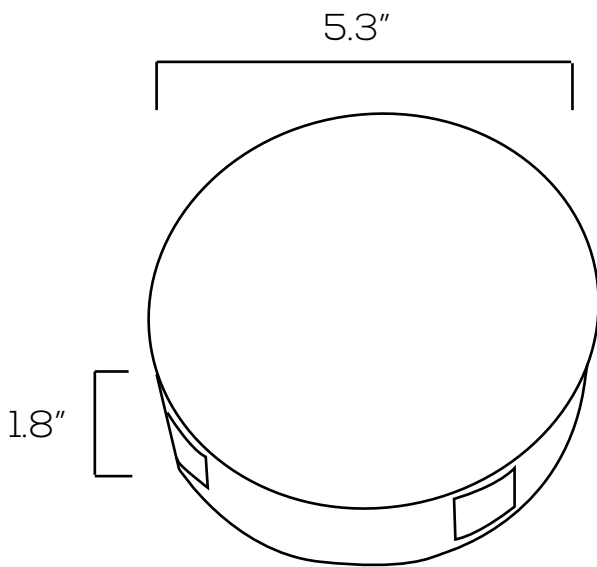

LED WALL LIGHT SERIES

Technical Specifications

Size: 5.3" Ø x 1.8" H

Watts: 3W x 4

Lumen: 1080lm

CCT: RGB

Voltage: AC85-265V

Dimmable: No

Beam Angle: 25°

Projection: 9.8' - 16.4'

CRI: >80

PF: >0.9

IP Rate: IP44

Materials: Aluminum

Housing Color: Black, White

Lifespan: 50,000 hours

Dimensions

Model Numbers

[BB-WL745-RGB-4*3W](#)