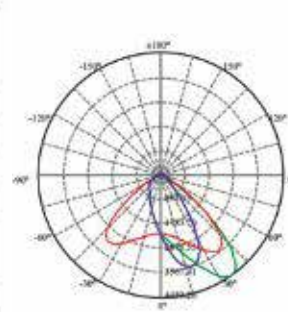

LED WALL PACK SERIES

Technical Specifications

Size:	8" L x 6.7" W x 4.8" D
Watts:	35W 55W
Lumen:	4,050lm 6,180lm
CCT:	3000K 5700K
Voltage:	AC100-240V
Dimmable:	No
Beam Angle:	100°50°
CRI:	≥70
PF:	>0.9
IP Rate:	IP65
Materials:	Aluminum, PC
Housing Color:	Brown, Clear
Lifespan:	50,000 hours

Dimensions

Isolux Diagrams

35W

55W

Model Numbers

BB-WP05-5700-35

BB-WP05-3000-35

BB-WP05-5700-55