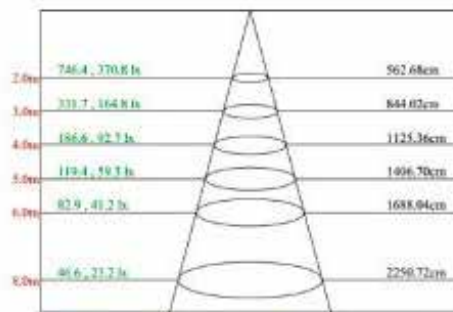

LED WALL PACK SERIES

Technical Specifications

Size:	8" L x 6.7" W x 4.8" D
Watts:	35W 55W
Lumen:	4,050lm 6,180lm
CCT:	3000K 5700K
Voltage:	AC100-240V
Dimmable:	No
Beam Angle:	100°50°
CRI:	≥70
PF:	>0.9
IP Rate:	IP65
Materials:	Aluminum, PC
Housing Color:	Brown, Clear
Lifespan:	50,000 hours

Dimensions

Isolux Diagrams

35W

55W

Model Numbers

BB-WP05-5700-35

BB-WP05-3000-35

BB-WP05-5700-55