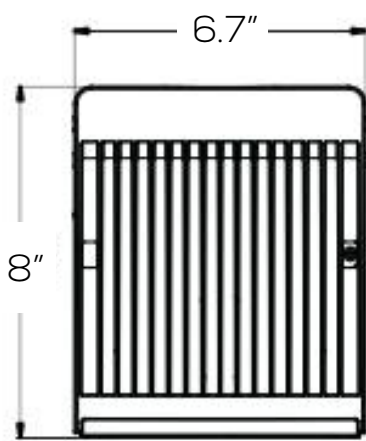

LED WALL PACK SERIES

Technical Specifications

Size:	8" L x 6.7" W x 4.8" D
Watts:	35W 55W
Lumen:	4,050lm 6,180lm
CCT:	3000K 5700K
Voltage:	AC100-240V
Dimmable:	No
Beam Angle:	100°50°
CRI:	≥70
PF:	>0.9
IP Rate:	IP65
Materials:	Aluminum, PC
Housing Color:	Brown, Clear
Lifespan:	50,000 hours

Dimensions

Isolux Diagrams

35W

55W

Model Numbers

BB-WP05-5700-35

BB-WP05-3000-35

BB-WP05-5700-55