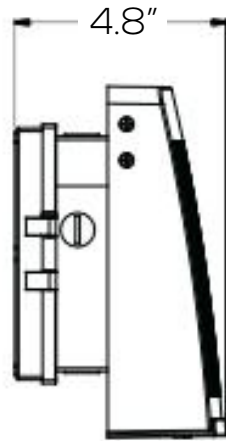

LED WALL PACK SERIES

Technical Specifications

Size:	8" L x 6.7" W x 4.8" D
Watts:	35W 55W
Lumen:	4,050lm 6,180lm
CCT:	3000K 5700K
Voltage:	AC100-240V
Dimmable:	No
Beam Angle:	100°50°
CRI:	≥70
PF:	>0.9
IP Rate:	IP65
Materials:	Aluminum, PC
Housing Color:	Brown, Clear
Lifespan:	50,000 hours

Dimensions

Isolux Diagrams

35W

55W

Model Numbers

BB-WP05-5700-35

BB-WP05-3000-35

BB-WP05-5700-55