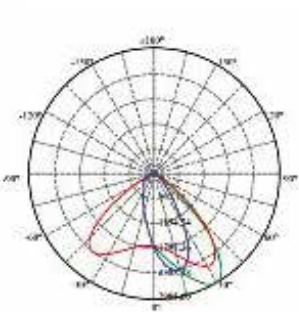

LED WALL PACK SERIES

Technical Specifications

Size:	8" L x 6.7" W x 4.8" D
Watts:	35W 55W
Lumen:	4,050lm 6,180lm
CCT:	3000K 5700K
Voltage:	AC100-240V
Dimmable:	No
Beam Angle:	100°50°
CRI:	≥70
PF:	>0.9
IP Rate:	IP65
Materials:	Aluminum, PC
Housing Color:	Brown, Clear
Lifespan:	50,000 hours

Dimensions

Isolux Diagrams

35W

55W

Model Numbers

BB-WP05-5700-35

BB-WP05-3000-35

BB-WP05-5700-55