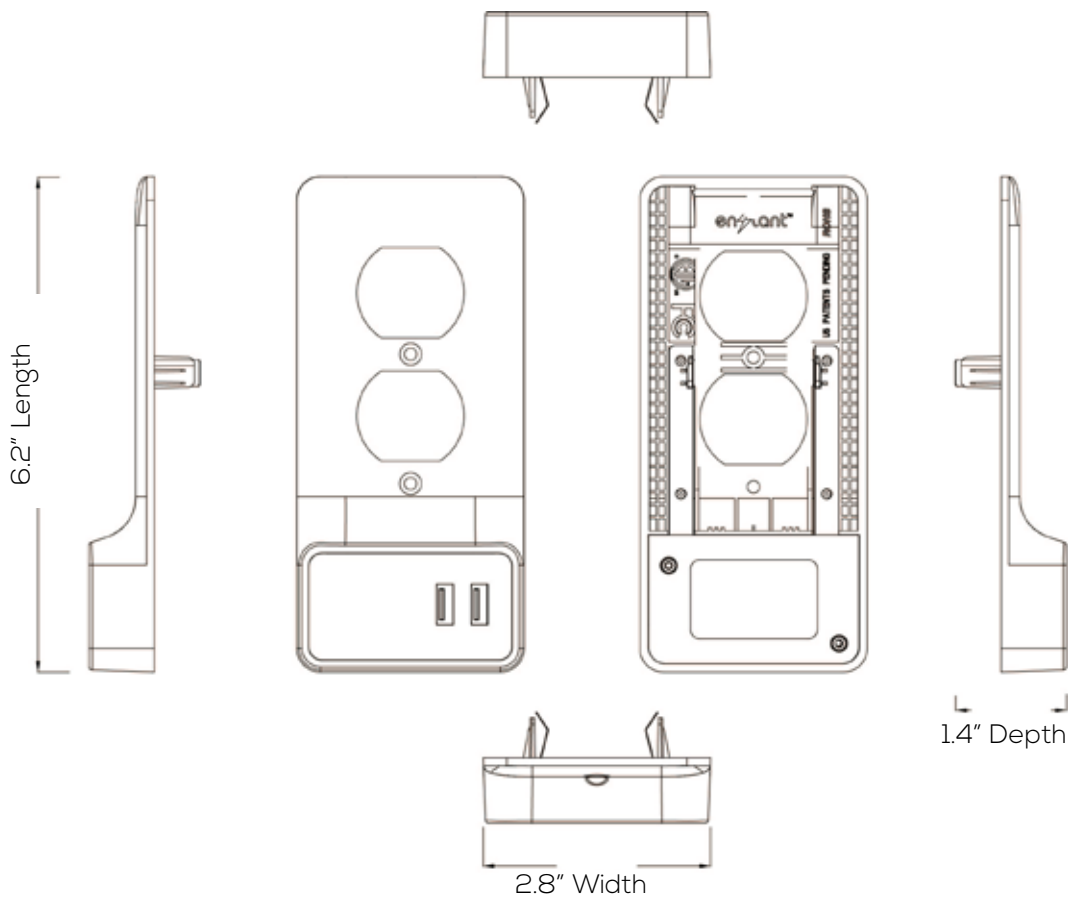

WALL PLATE CHARGER SERIES

Technical Specifications

Size: 6.2" L x 2.8" W x 1.4" D

Amp: Max 2.1A per USB port

LED: Charging Indicator

USB: 2 Ports

Voltage: 100-240VAC

Materials: 94V0 Fire-proof Plastic

Housing Color: White

Features

This product allows you to add 2 USB ports to any standard style outlet in minutes with no wiring or batteries. It is securely attached to the outlet itself, so it can be installed in public places such as waiting rooms, break rooms, restaurants, bars and anywhere else someone might need to charge any device that uses a USB cable.

ICES

Dimensions

Model Numbers

BB-WPUSB-200