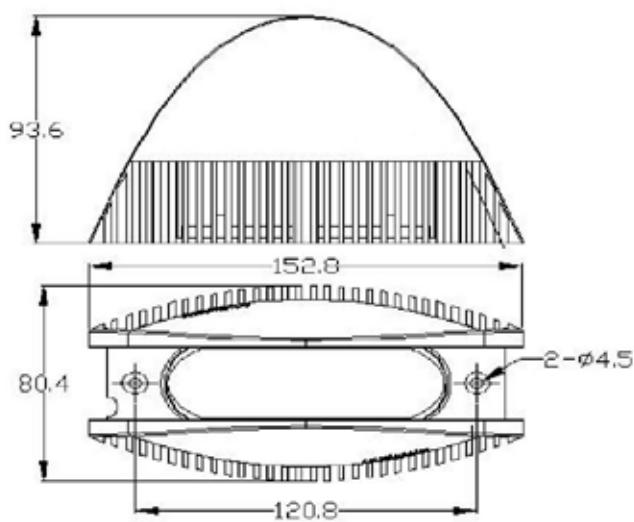

LED WINDOW LIGHT SERIES

Technical Specifications

Size: 6" L x 3.1" W x 3.7" H

Watts: 8W

Lumen: 430lm

CCT: 5000K | RGB | Red | Blue

Voltage: AC110-240V

Dimmable: No

Beam Angle: 360°

CRI: >80

PF: 0.95

IP Rate: IP66

Materials: Aluminum

Housing Color: Black

Lifespan: 30,000 hours

Features

Dimensions

Model Numbers

BB-WIN-8W-RGB

BB-WIN-8W-B

BB-WIN-8W-5000

BB-WIN-8W-R