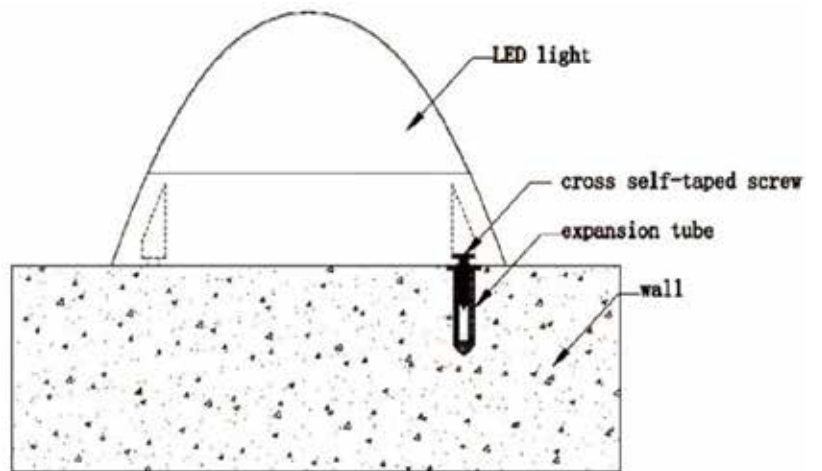

Features

LED Window Lights add a unique touch to light up window ledges. These lights are safe for outdoor use and protected from rain, snow, and strong jets of water, such as power washers. LED Window Lights are perfect for stores, offices, and hotels.

Dimensions

Model Numbers

BB-WIN-8W-RGB

BB-WIN-8W-B

BB-WIN-8W-5000

BB-WIN-8W-R