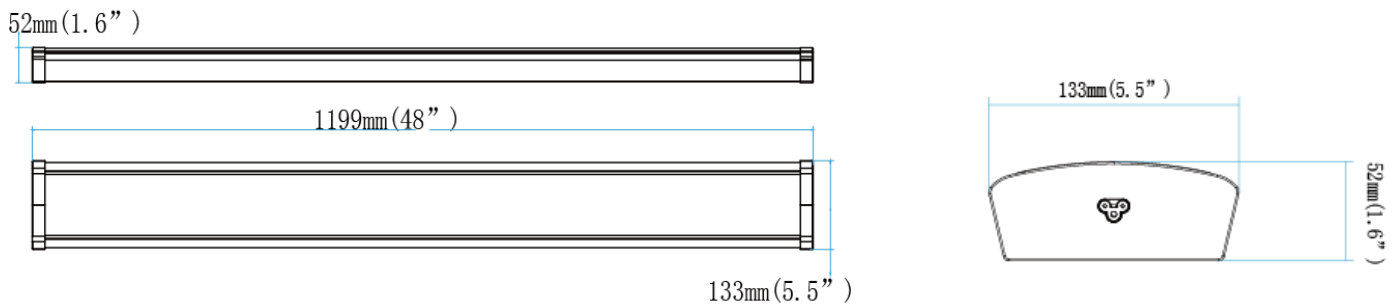

LED WRAPAROUND LIGHT SERIES

WR
48W

Technical Specifications

Watts: 48W

Size: See Reverse

Lumen Output: 4000lm

CCT: Natural White | 3000K
Warm White | 4000K
Cool White | 5000K

Voltage: 120Vac,60Hz

*Patented integrated design

Dimensional Diagrams (in.)

Photometrics

Model Numbers

BB-WR-3000-48
BB-WR-4000-48
BB-WR-5000-48