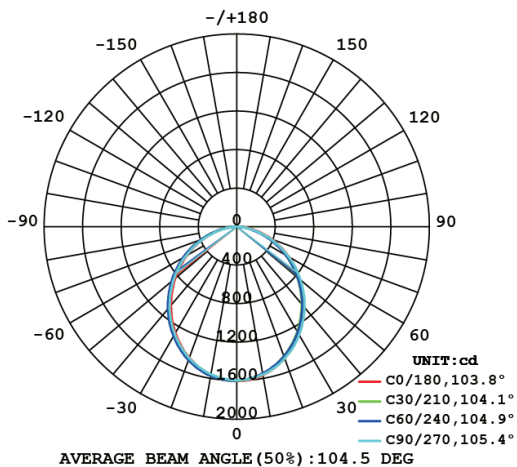

LED WRAPAROUND LIGHT SERIES

WR
48W

Technical Specifications

Watts: 48W

Size: See Reverse

Lumen Output: 4000lm

CCT: Natural White | 3000K
Warm White | 4000K
Cool White | 5000K

Voltage: 120Vac,60Hz

Qualifications: ETL | cETL | Energy Star

CRI: >80Ra

PF: 0.95

IP Rate: IP20

Lifespan: 35,000 hours

Features

This revolutionary product adopts the latest technology, replacing traditional lighting with energy efficient LEDs. These lights are suitable for broad applications and will reduce energy bills to provide significant energy savings.

*Patented integrated design

Dimensional Diagrams (in.)

Photometrics

Model Numbers

BB-WR-3000-48
BB-WR-4000-48
BB-WR-5000-48